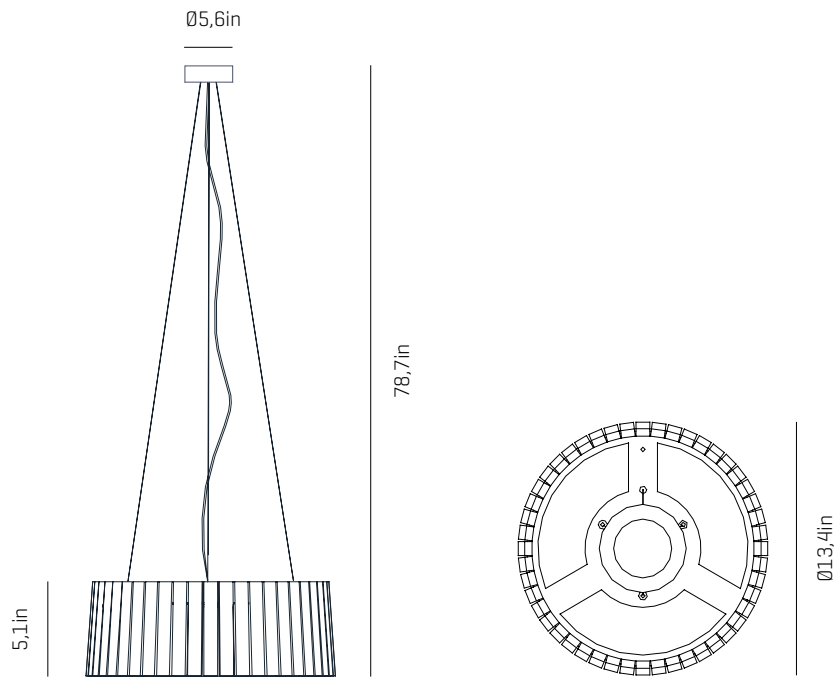

a

emotional light

shio collection

LED