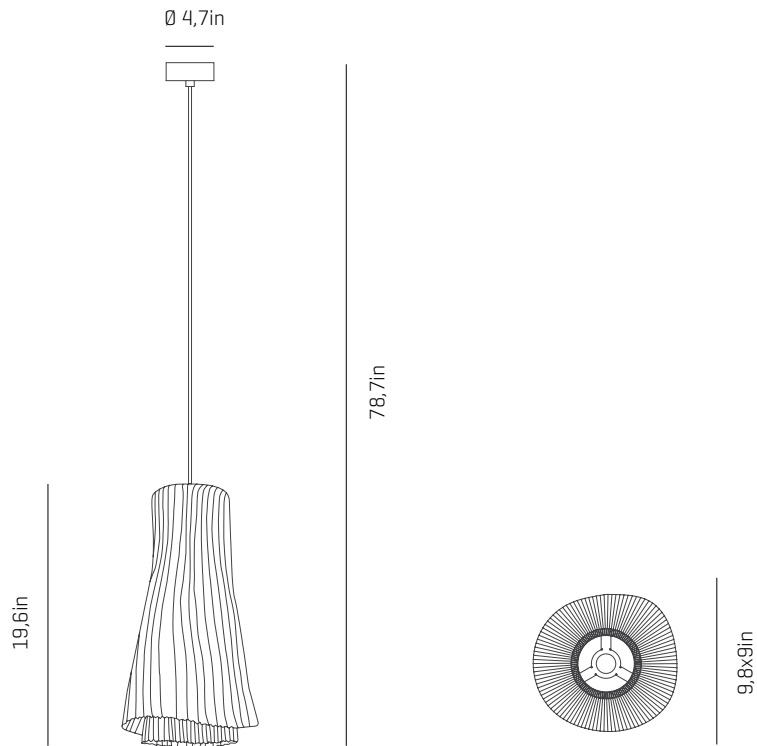

a

emotional light

tempo collection

USA & Canada

ref. TEAN04

TEVI04

MATERIALS & COMPONENTS

LAMPSHADE

Painted stainless steel | One color to choose

BL

BE

G

T

CUSTOM
COLOR

RECOMMENDED BULBS

120V - 60Hz

E26 LED- Max. 1x12 W

OTHER DATA

NET WEIGHT

3,5lb

PACKAGING

26x 12,6x 9,1in

4lb

ELECTRICAL FEATURES

CERTIFICATIONS

CANOPY AND CABLE

Steel gloss nickel-plated

Transparent or black cable

Standard: 78,7in

Length customizable