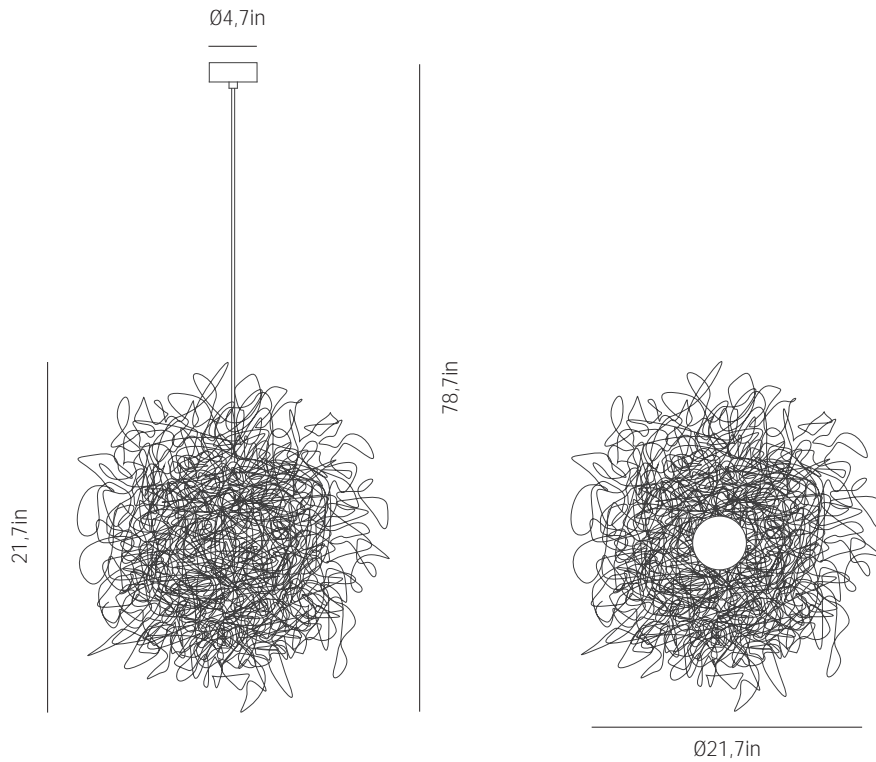

a

by arturo alvarez

pili collection

USA & Canada

ref. PL04G

PL01

PL04

PL04G

MATERIALS & COMPONENTS

LAMPSHADE

Painted stainless steel thread

One color: white

B

CANOPY AND CABLE

Steel gloss nickel-plated

Transparent cable

Standard: 78,7in

Length customizable

RECOMMENDED BULBS

120V - 60Hz

E26 LED- Max. 1x12 W

OTHER DATA

NET WEIGHT

2,9lb

PACKAGING

20x20x20,9in

7,5lb

ELECTRICAL FEATURES

CERTIFICATIONS