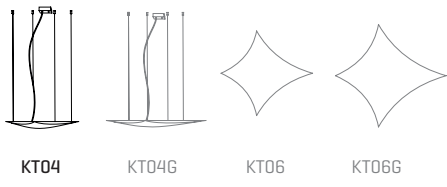

LED

USA & Canada

ref. KT04-LD