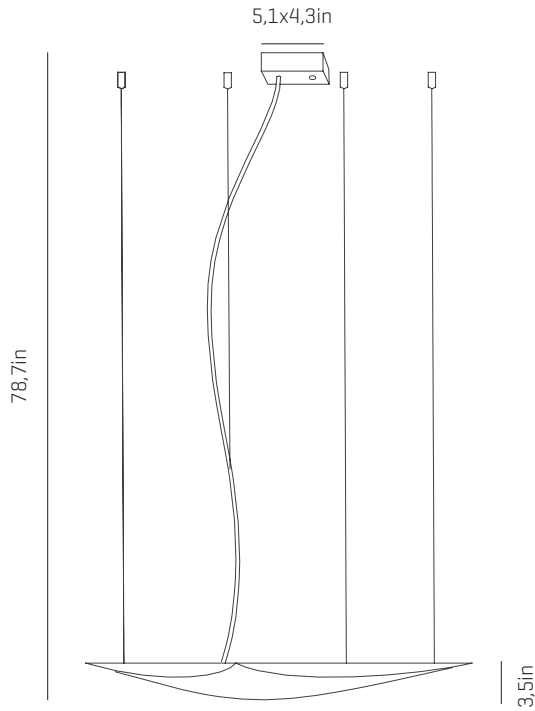

a

by arturo alvarez

kite collection