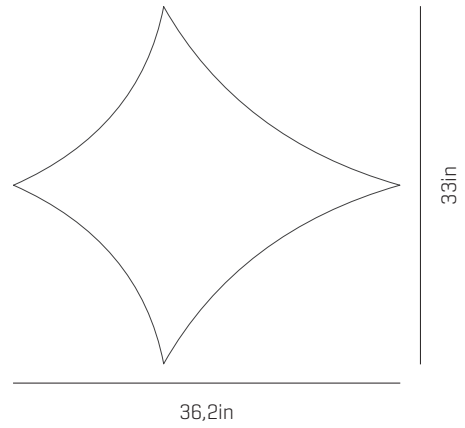

a

by arturo alvarez

kite collection