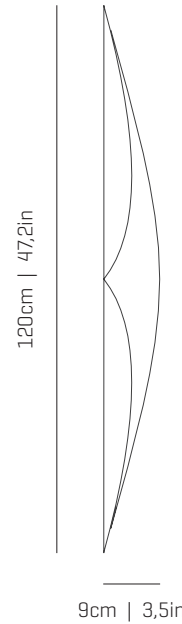

a

by arturo alvarez

kite collection

LED

USA & Canada

ref. KT06G-LD

MATERIALS & COMPONENTS

LAMPSHADE

OTHER DATA

NET WEIGHT

16,5lb

PACKAGING

40,1x40,1x5,1in
24,4lb

ELECTRICAL FEATURES

CERTIFICATIONS

SUPPORT