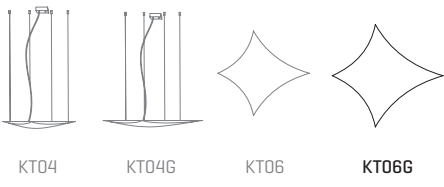

USA & Canada

ref. KT06G-LD