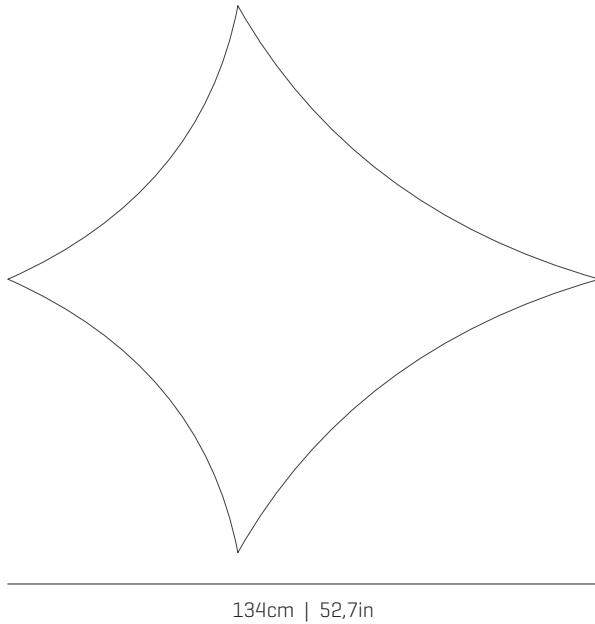

a

by arturo alvarez

kite collection

LED

USA & Canada

ref. KT06G-LD

MATERIALS & COMPONENTS

LAMPSHADE