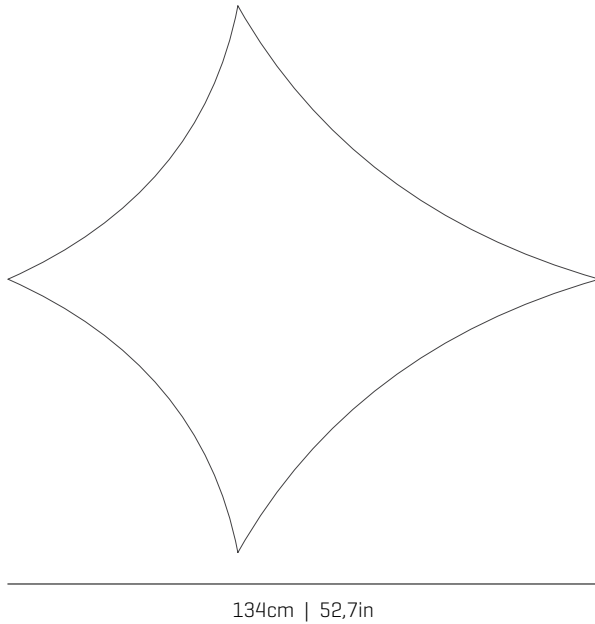

a

emotional light

kite collection

LED

USA & Canada

ref. KT06G-LD

MATERIALS & COMPONENTS

LAMPSHADE