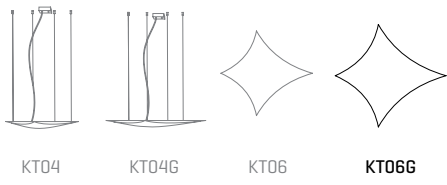

USA & Canada

ref. KT06G-LD