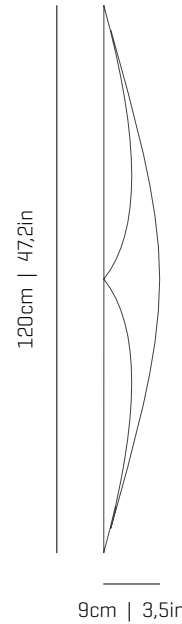

a

emotional light

kite collection

LED

USA & Canada

ref. KT06G-LD

MATERIALS & COMPONENTS

LAMPSHADE

OTHER DATA

NET WEIGHT

16,5lb

PACKAGING

40,1x40,1x5,1in
24,4lb

ELECTRICAL FEATURES

CERTIFICATIONS

SUPPORT