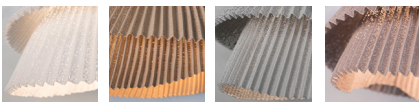

MATERIALS & COMPONENTS

LAMPSHADE

Painted stainless steel | One color to choose

BL

BE

G

T

CUSTOM
COLOR

CANOPY AND CABLE

Steel gloss nickel-plated

Transparent or black cable

Standard: 78,7in

Length customizable

RECOMMENDED BULBS

120V - 60Hz

 E26 LED- Max. 1x12 W