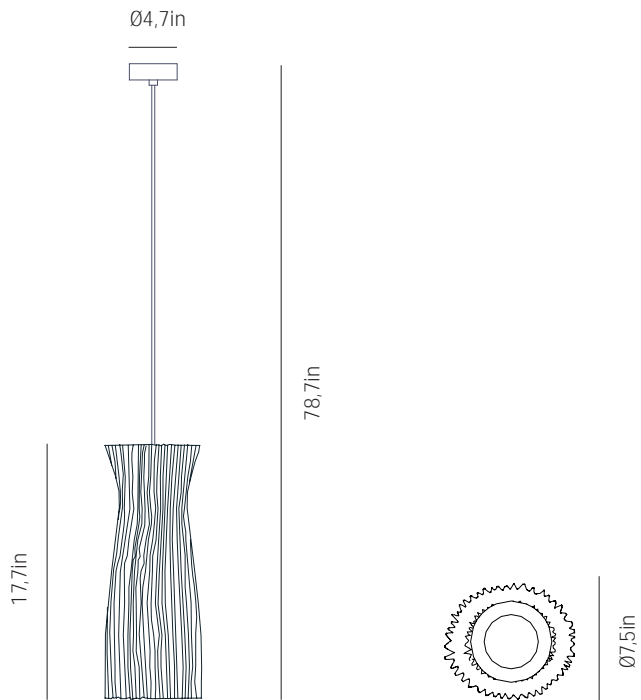

a

by arturo alvarez

gea collection

USA & Canada

ref. GE04

MATERIALS & COMPONENTS

LAMPSHADE

Painted stainless steel | One color to choose

CUSTOM
COLOR

CANOPY AND CABLE

Steel gloss nickel-plated

Transparent or black cable

Standard: 78,7in

Length customizable

RECOMMENDED BULBS

120V - 60Hz

E26 LED- Max. 1x12 W

OTHER DATA

NET WEIGHT

2,4lb

PACKAGING

26x 12,6x 9,1in

4,4lb

ELECTRICAL FEATURES

CERTIFICATIONS