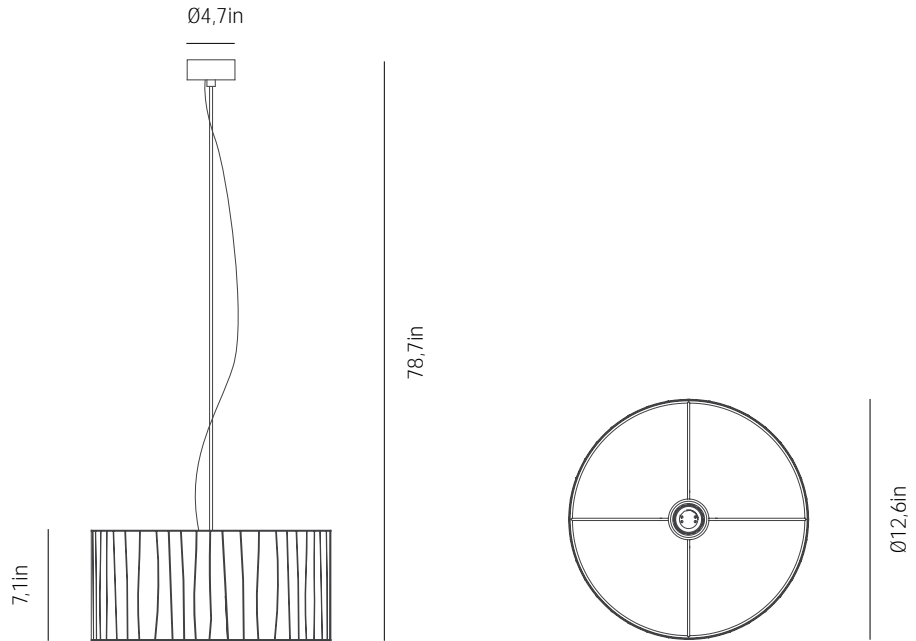

a

emotional light

curvas collection