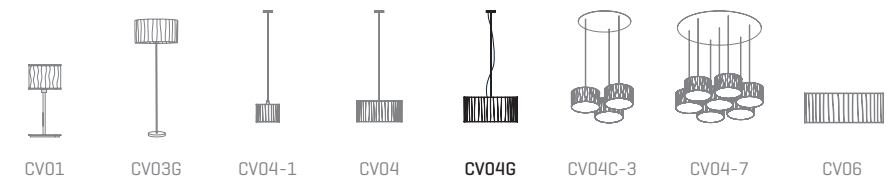

# a

by arturo alvarez

curvas collection

USA & Canada

ref. CV04G

### CANOPY AND CABLE

Steel gloss nickel-plated

Transparent or black cable

Standard: 78,7in

Length customizable