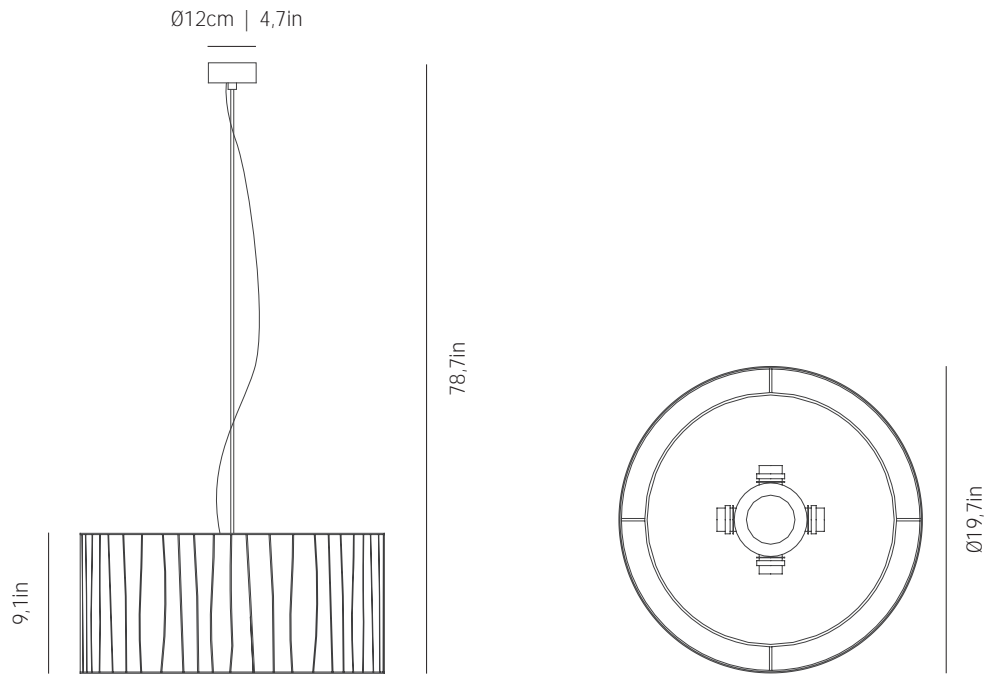

a

by arturo alvarez

curvas collection