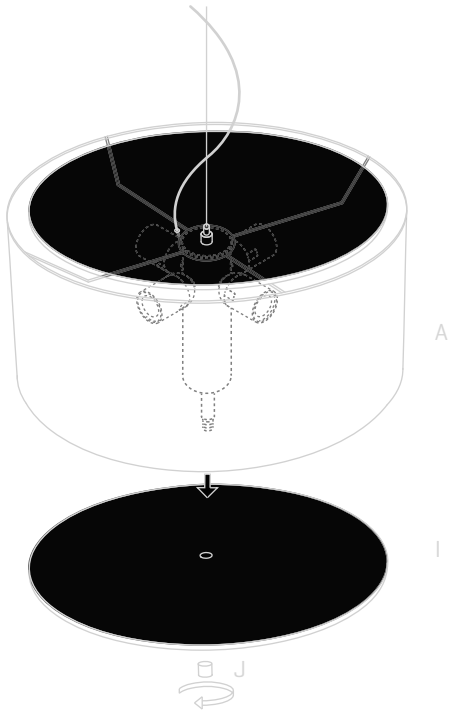

4

In order to be able to install the bulbs, remove the lower diffuser loosening the canopy cover.

Pour placer des ampoules retirer le diffuseur inférieur en desserrant l'embellisseur.

Para colocar las bombillas quitar el difusor inferior aflojando el embellecedor.