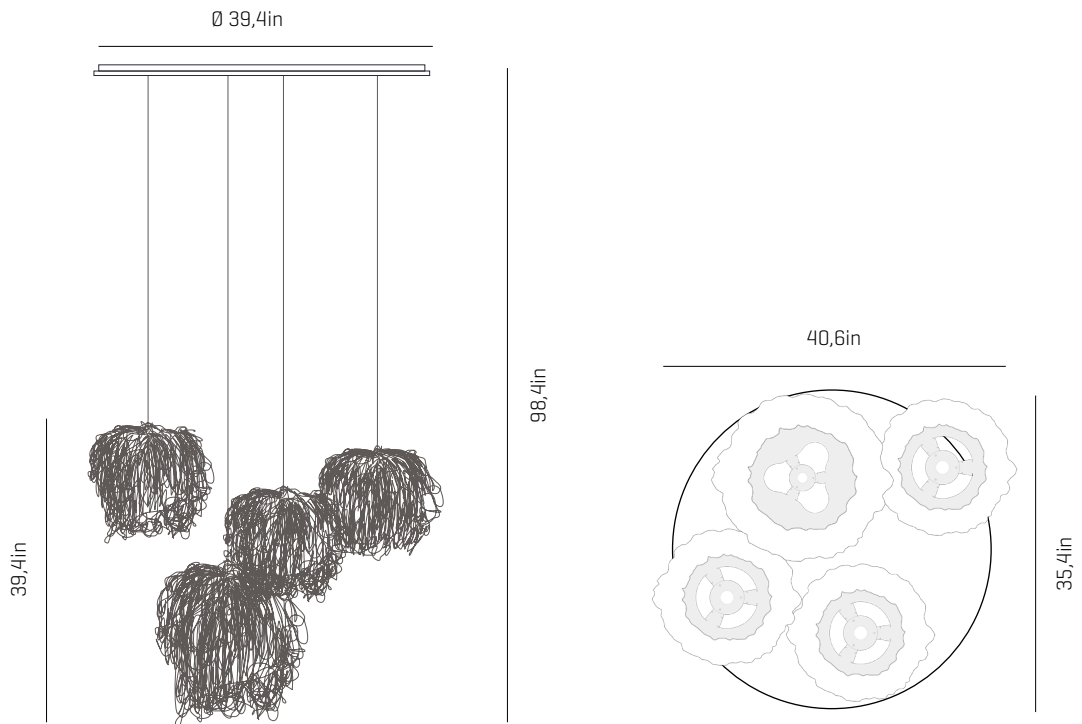

a

emotional light

caos collection

USA & Canada

ref. CA04A-4

MATERIALS & COMPONENTS

LAMPSHADE

Cord | One color to choose

42 43 46 47 48

49 50 51 52

Color combinations upon request

Stainless steel

ref. 3xCA04A, 1xCA04AG

CANOPY AND CABLE

DIBOND®

Transparent or black cable

Length customizable

RECOMMENDED BULBS

120V - 60Hz

 E26 LED - Max. 4x12 W

OTHER DATA

NET WEIGHT

17,2lb

PACKAGING

31,5x47,2x45,3in

39,6lb

ELECTRICAL FEATURES

CERTIFICATIONS