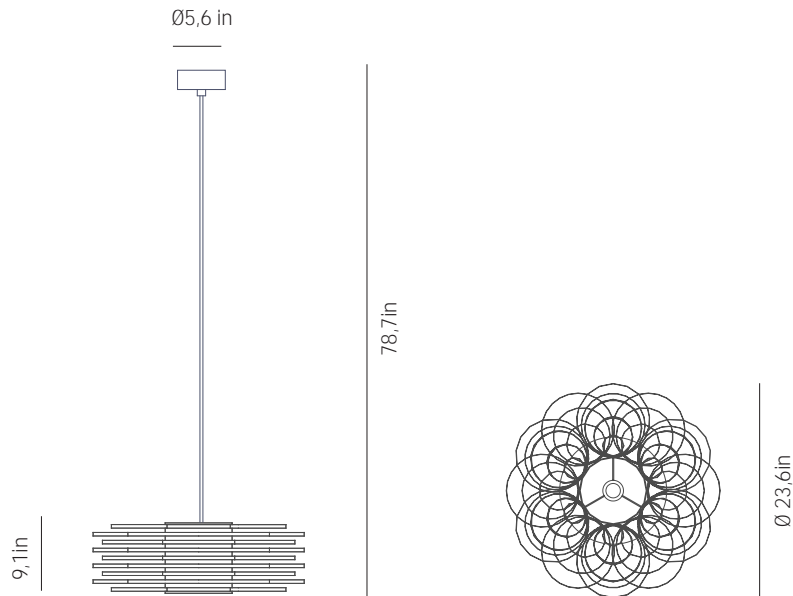

a

by arturo alvarez

aros collection

LED