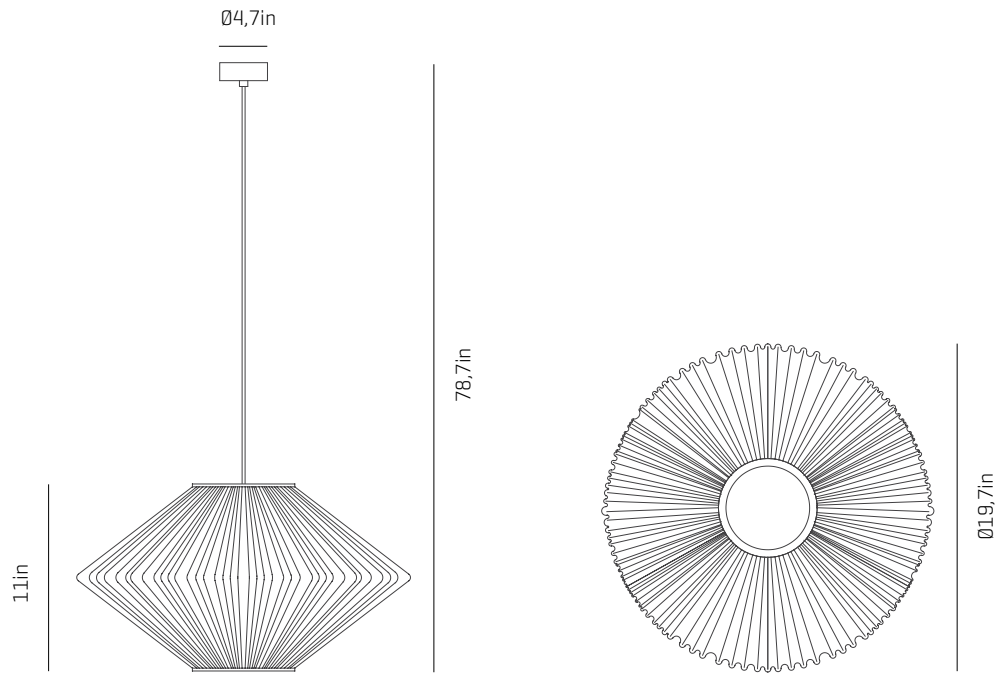

a

emotional light

ura collection