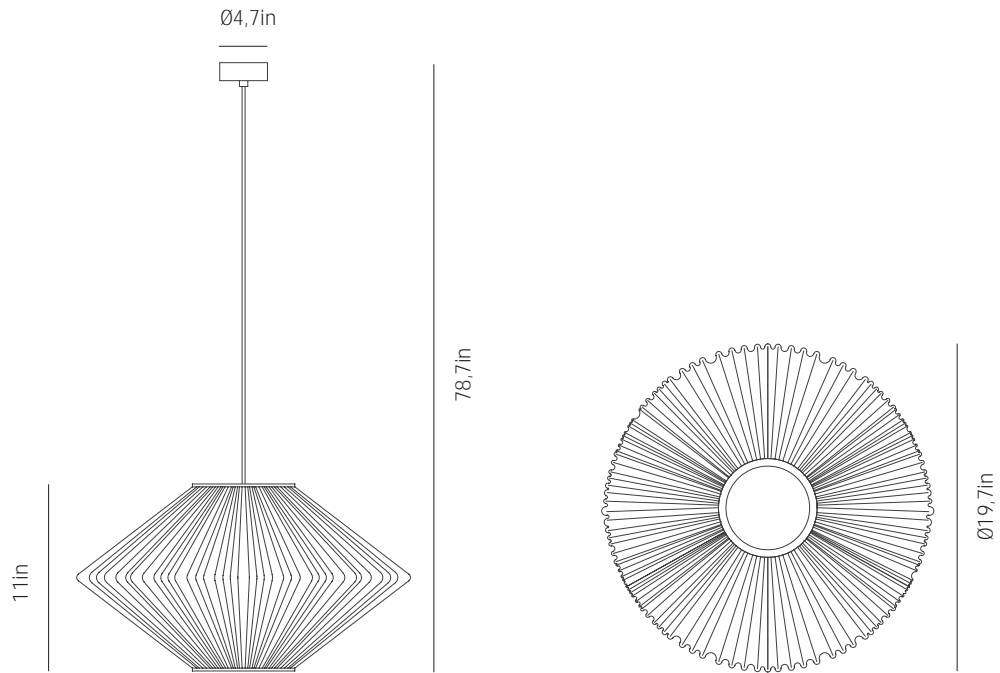

a

by arturo alvarez

ura collection

USA & Canada

ref. UR104

MATERIALS & COMPONENTS

LAMPSHADE

Painted stainless steel | One color to choose

Transparent or black cable

Standard: 78,7in

Length customizable

RECOMMENDED BULBS

120V - 60Hz

 E26 LED- Max. 1x12 W

OTHER DATA

NET WEIGHT

4lb

PACKAGING

23,6x 23,6x 13in

9,2lb

ELECTRICAL FEATURES

CERTIFICATIONS

3

Insert the lampshade into the lampholder and tighten the nut.