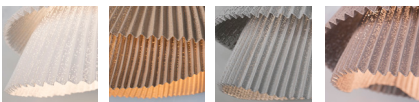

a

by arturo alvarez

ura collection

USA & Canada

ref. UR204

MATERIALS & COMPONENTS

LAMPSHADE

Painted stainless steel | One color to choose

BL

BE

G

T

CUSTOM
COLOR

Stainless steel

CANOPY AND CABLE

Steel gloss nickel-plated

Transparent or black cable

Standard: 78,7in

Length customizable

RECOMMENDED BULBS

120V - 60Hz

 E26 LED- Max. 1x12 W

OTHER DATA

NET WEIGHT