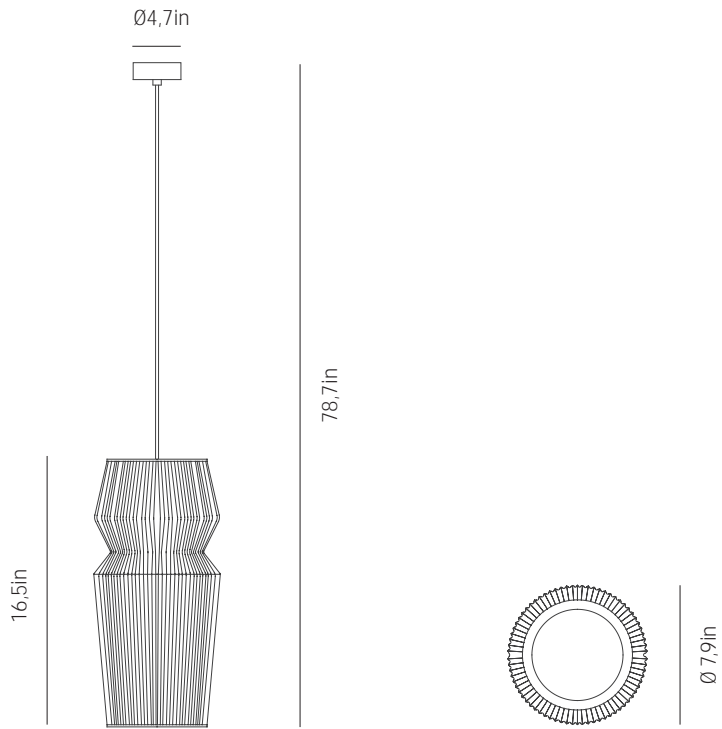

a

by arturo alvarez

ura collection

USA & Canada

ref. UR204

MATERIALS & COMPONENTS

LAMPSHADE

Painted stainless steel | One color to choose

BL

BE

G

T

CUSTOM
COLOR

Stainless steel

CANOPY AND CABLE

Steel gloss nickel-plated

Transparent or black cable

Standard: 78,7in

Length customizable

RECOMMENDED BULBS

120V - 60Hz

 E26 LED- Max. 1x12 W

OTHER DATA

NET WEIGHT

2,4lb

PACKAGING

18,1x 9,4x 9,8in

3,5lb

ELECTRICAL FEATURES

CERTIFICATIONS

3

Insert the lampshade into the lampholder and tighten the nut.