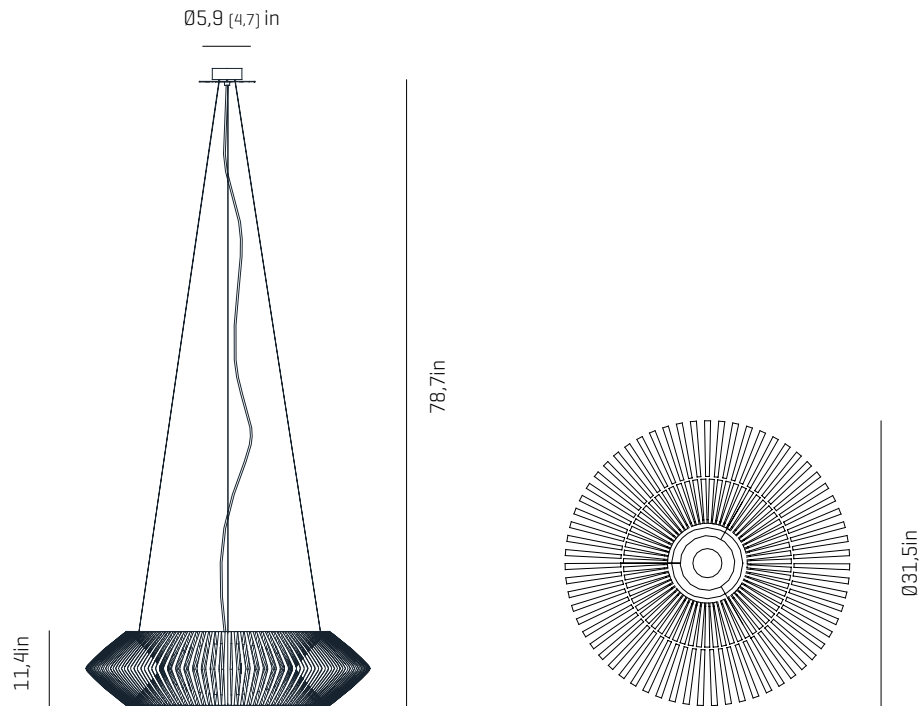

a

by arturo alvarez

v collection

USA & Canada

ref. VV04

VV03

VV04

VV04G

MATERIALS & COMPONENTS

LAMPSHADE

Polycarbonate

One color to choose

Un color a elegir

B

N

TE

Glass diffuser

CANOPY AND CABLE

Steel gloss nickel-plated and stainless steel

Transparent or black cable

Standard: 78,7in

Length customizable

RECOMMENDED BULBS

120V - 60Hz

E26 LED- Max. 1x8 W

OTHER DATA

NET WEIGHT

12lb

PACKAGING

33x 33x 15in

21,2lb

ELECTRICAL FEATURES

CERTIFICATIONS