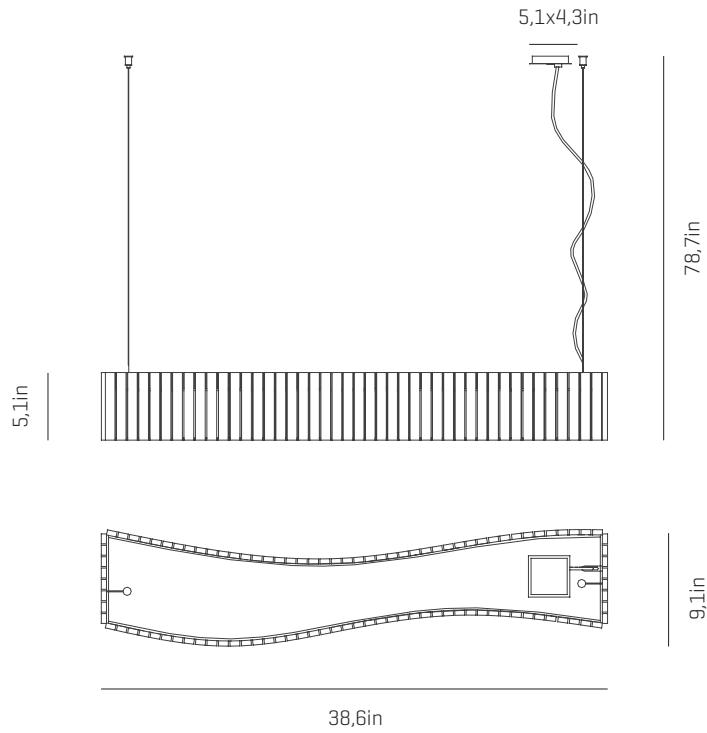

a

by arturo alvarez

uxi collection

LED

USA & Canada
ref. UX04-LD

MATERIALS & COMPONENTS

LAMPSHADE

Playwood

One color to choose

AM

B

WE

Top and botton diffuser

CANOPY AND CABLE

Stainless steel

Transparent or black cable

Standard: 78,7in

Length customizable

LIGHT SOURCE BUILT IN

100~277V - 60Hz

□□□□ 24W 3000K 3659lm built-in

upon request 2700K 3550lm

Dimming system: 0-10V

upon request PHASE CONTROL (only 120V)

OTHER DATA

NET WEIGHT

12,6lb

PACKAGING

43,3x 12,2x 9,8in

17lb

ELECTRICAL FEATURES

CERTIFICATIONS