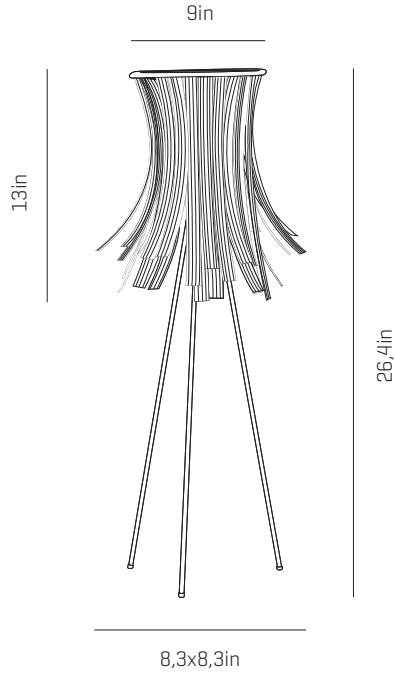

a

by arturo alvarez

bety collection

USA & Canada

ref. BEC001

BEC001

BEC003

BEC004

MATERIALS & COMPONENTS

LAMPSHADE

Pressed cellulose | One color to choose

42

43

46

47

48

49

50

51

52

SUPPORT AND CABLE

Stainless steel

Transparent cable

Standard: 78,7in

RECOMMENDED BULBS

120V - 60Hz

 E12 LED- Max. 1x7 W

OTHER DATA

NET WEIGHT

3,3lb

PACKAGING

26x 12,6x 9,1in