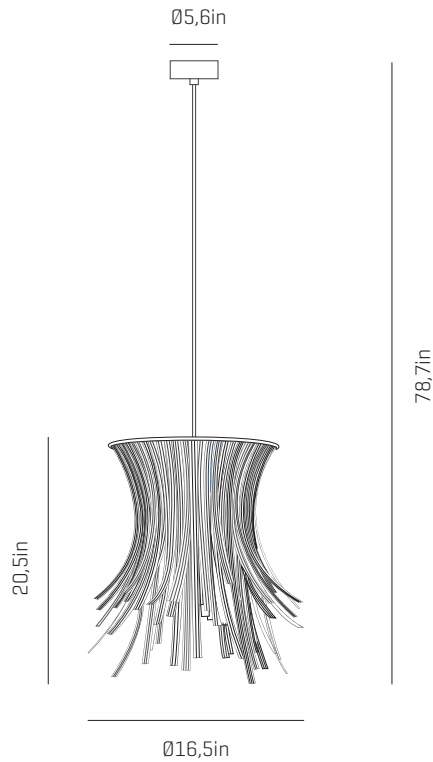

# a

by arturo alvarez

bety collection

LED

USA & Canada

ref. BEC004-LD

### CANOPY AND CABLE

Steel gloss nickel-plated

Transparent or black cable

Standard: 78,7in

Length customizable

### NET WEIGHT

5,5lb

### PACKAGING

18,5x 18,5x 24,8in  
8,8lb