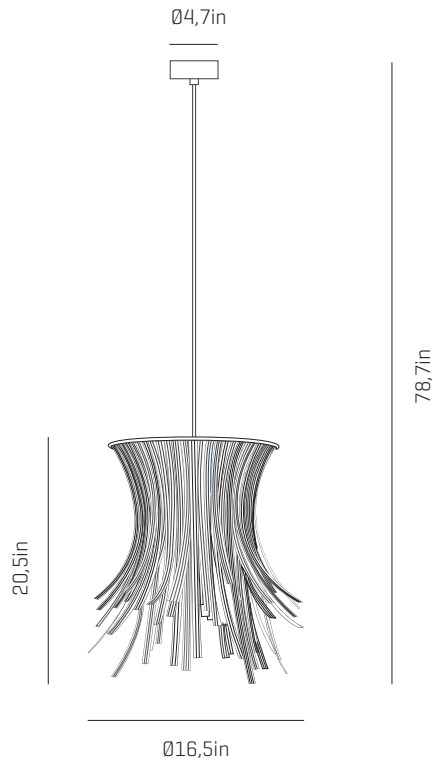

a

by arturo alvarez

bety collection

USA & Canada

ref. BEC004

BEC001

BEC003

BEC004