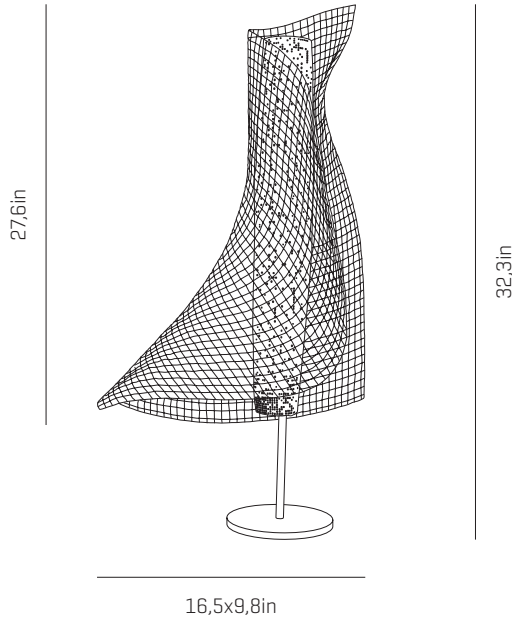

a

by arturo alvarez

clara collection

LED

USA & Canada

ref. CL02

CL02

CL03

MATERIALS & COMPONENTS

LAMPSHADE

Painted stainless steel

One color: white

BL

SUPPORT AND CABLE

Stainless steel

Transparent cable
Standard: 78,7in

LIGHT SOURCE BUILT IN

100~277V - 60Hz

□□□□ 24W 3000K 2527lm built-in
upon request 2700k 2449lm

OTHER DATA

NET WEIGHT

10,4lb

PACKAGING

18,9x 35,4x 11,8in
22lb