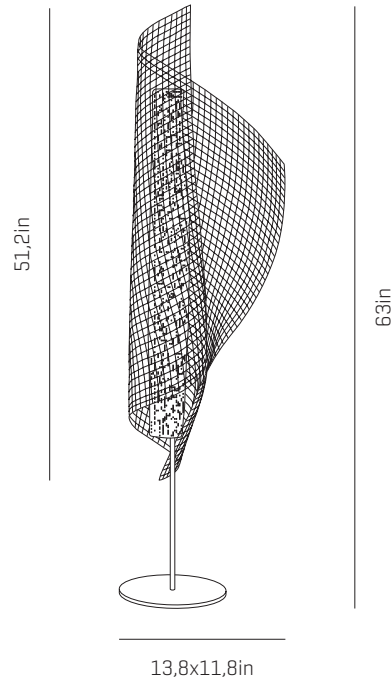

a

by arturo alvarez

clara collection

LED

USA & Canada

ref. CL03

CL02

CL03

MATERIALS & COMPONENTS

LAMPSHADE

Painted stainless steel

One color: white

BL

SUPPORT AND CABLE

Stainless steel

Transparent cable
Standard: 98,4in

LIGHT SOURCE BUILT IN

100~277V - 60Hz

□□□□ 35W 3000K 3474lm built-in
upon request 2700k 3367lm

OTHER DATA

NET WEIGHT

22lb

PACKAGING

65x 15,7x 13,8in
33,1lb

ELECTRICAL FEATURES

CERTIFICATIONS