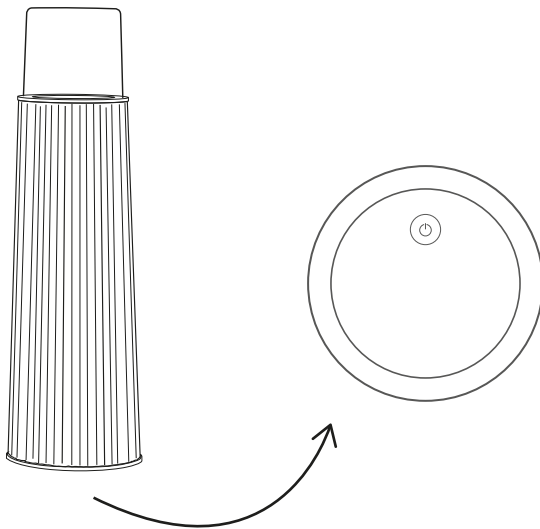

B - Charging base | Base de carga [1]

C - USB Charger | Cargador USB [1]

D - USB Cable | Cable USB [1]

E - Remote control | Mando a distancia [1]

LED

EXT

CE

1

The base of module has a switch that allows the ON / OFF function with short pulsation and the regulation by pressing continuously.

La base del módulo lleva un interruptor que permite la función ON/OFF con pulsación corta y la regulación presionando de forma continua.