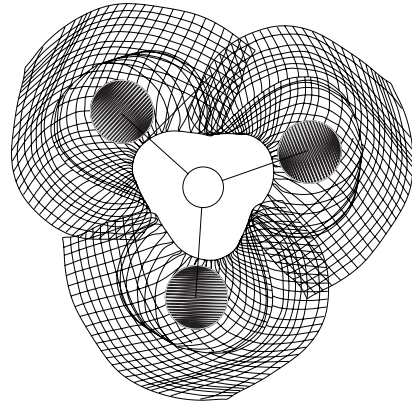

a

by arturo alvarez

mytilus collection

98,4in

LED

USA & Canada

ref. MY04-3

MY04

MY04G

MY04-3

MY06

MATERIALS & COMPONENTS

LAMPSHADE

Painted stainless steel | One color to choose

B

Glass sphere

*approximate measurements

ref. 3xMY04G

CANOPY AND CABLE

Steel painted in white

Transparent cable
Standard: 98,4in
Length customizable

LIGHT SOURCE BUILT IN

100~277V - 60Hz

 25W 3000K 1067lm built-in
upon request 2700K 960lm