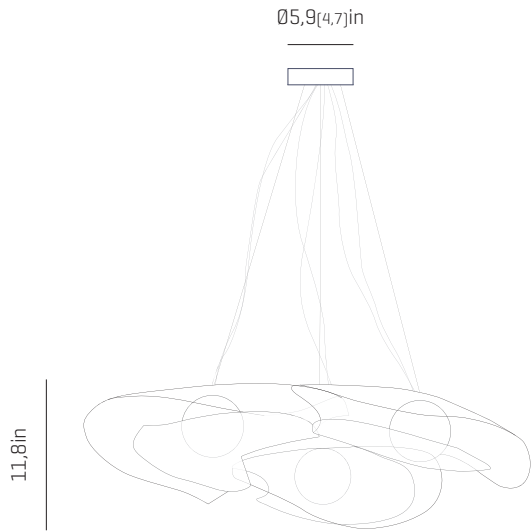

a

by arturo alvarez

mytilus collection

98,4in

LED

USA & Canada

ref. MY04-3

MY04

MY04G

MY04-3

MY06

MATERIALS & COMPONENTS

LAMPSHADE

Painted stainless steel | One color to choose

B

Glass sphere

*approximate measurements

ref. 3xMY04G

CANOPY AND CABLE

Steel painted in white

Transparent cable
Standard: 98,4in
Length customizable

LIGHT SOURCE BUILT IN

100~277V - 60Hz

 25W 3000K 1067lm built-in
upon request 2700K 960lm