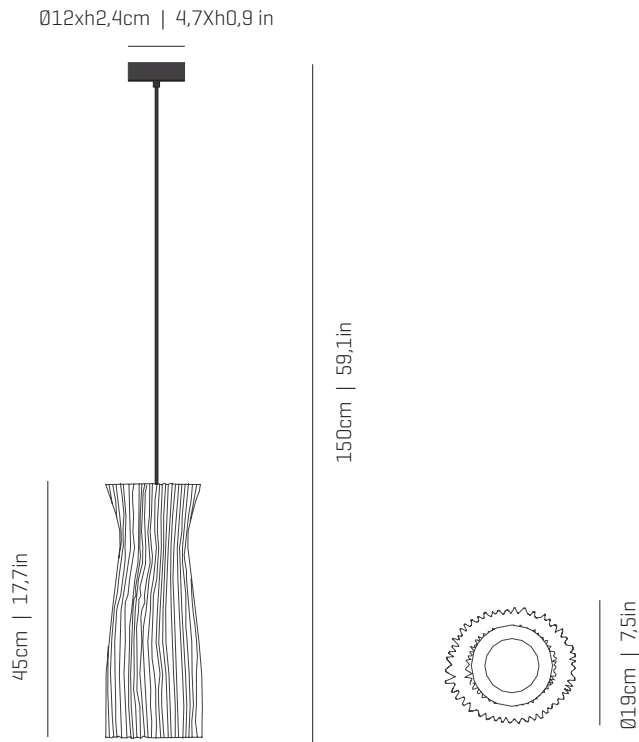

a

by arturo alvarez

gea collection OUTDOOR

EXT

ref. GE04-EXT

MATERIALS & COMPONENTS | MATERIALES & COMPONENTES

LAMP SHADE | TULIPA

Painted stainless steel | One color to choose
Acero inoxidable pintado | Un color a elegir

BL

BE

G

T

CUSTOM
COLOR

RECOMMENDED BULBS

BOMBILLAS RECOMENDADAS

220-240V ~ 50/60Hz

E27 LED Standar - Max. 1x15 W

E27 LED Vintage - Max. 1x15 W
BULB A60 G125 G95 ST64

Only LED BULB suitable for contact with water and use in humid conditions
Solamente Bombillas LED aptas para el contacto con el agua y utilización en condiciones de humedad

TECHNICAL DATA OUTDOOR

DESCRIPCIÓN TÉCNICA EXTERIOR

Standards tested | Normas ensayadas

EN 60598

EN 60529

Degree IP | Grado IP
IP64

CANOPY | FLORÓN

Steel and stainless steel
Coated with epoxy paint in black
Acero y acero inoxidable
Pintado con pintura de poliéster en negro

CABLE | CABLE

Black waterproof neoprene cable H05RN-F
Cable de neopreno negro resistente al agua
H05RN-F

Standard: 150cm | 59,1in
Lenght/largo customizable

* Please note that for environments with a high salinity, proper maintenance of the luminaire will be necessary. We recommend cleaning it with a soft brush and remove salt, dust, or dirt deposited by moisture or wind.

* Tenga en cuenta que para ambientes con alto grado de salinidad, será necesario realizar un correcto mantenimiento de la luminaria. Recomendamos limpiar con un cepillo suave y retirar la sal, el polvo o la suciedad depositada por la humedad o el viento.

OTHER DATA | OTROS DATOS

NET WEIGHT | PESO NETO

2,1kg | 4,6lb

PACKAGING | EMBALAJE

66x32x23cm | 26x 12,6x 9,1in

2,4kg | 5,5lb

ELECTRICAL FEATURES

CARACTERÍSTICAS ELÉCTRICAS

CERTIFICATIONS

CERTIFICACIONES