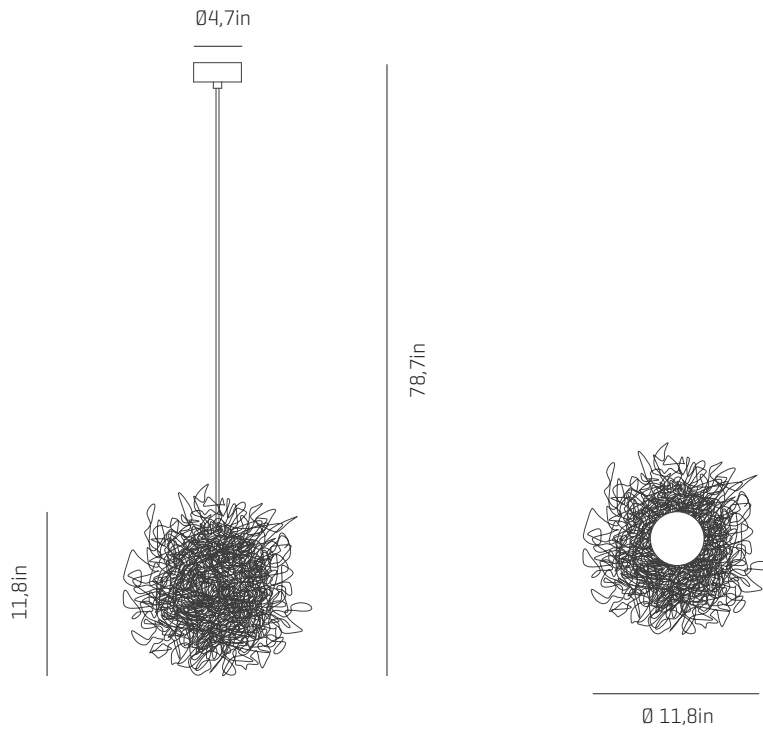

a

emotional light

pili collection

USA & Canada

ref. PL04-Mini

MATERIALS & COMPONENTS

LAMPSHADE

Painted stainless steel thread

One color: white

B

CANOPY AND CABLE

Steel gloss nickel-plated

Transparent cable

Standard: 78,7in

Length customizable

RECOMMENDED BULBS

120V - 60Hz

 E26 LED- Max. 1x12 W

OTHER DATA

NET WEIGHT

1,8lb

PACKAGING

14,2x14,2x11,8in

3,3lb