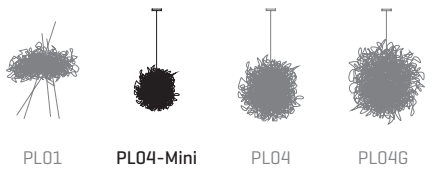

a

emotional light

pili collection

USA & Canada

ref. PL04-Mini

MATERIALS & COMPONENTS

LAMPSHADE

Painted stainless steel thread

One color: white

B

CANOPY AND CABLE

Steel gloss nickel-plated

Transparent cable

Standard: 78,7in

Length customizable

RECOMMENDED BULBS

120V - 60Hz

 E26 LED- Max. 1x12 W

OTHER DATA

NET WEIGHT

1,8lb

PACKAGING

14,2x14,2x11,8in

3,3lb