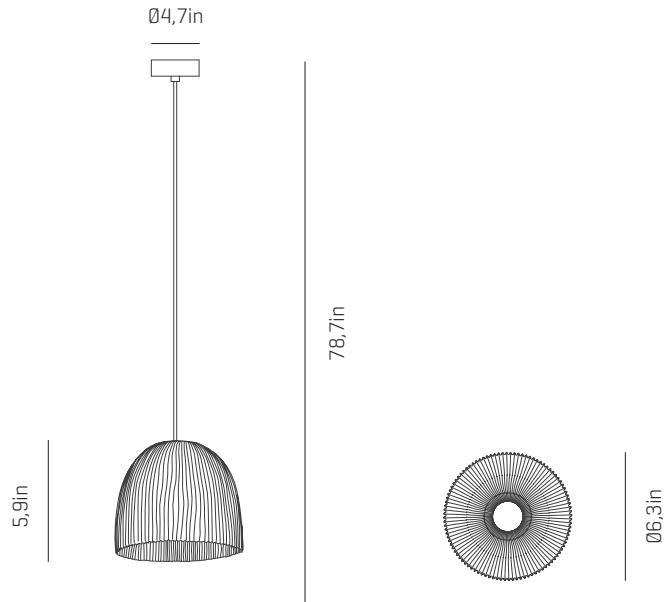

a

emotional light

onn collection

USA & Canada

ref. ON04-Mini

MATERIALS & COMPONENTS

LAMPSHADE

Painted stainless steel | One color to choose

BL

BE

G

T

CUSTOM
COLOR

Stainless steel

CANOPY AND CABLE

Steel gloss nickel-plated

Transparent or black cable

Standard: 78,7in

Length customizable

RECOMMENDED BULBS

120V - 60Hz

 E12 LED- Max. 1x4 W

OTHER DATA

NET WEIGHT