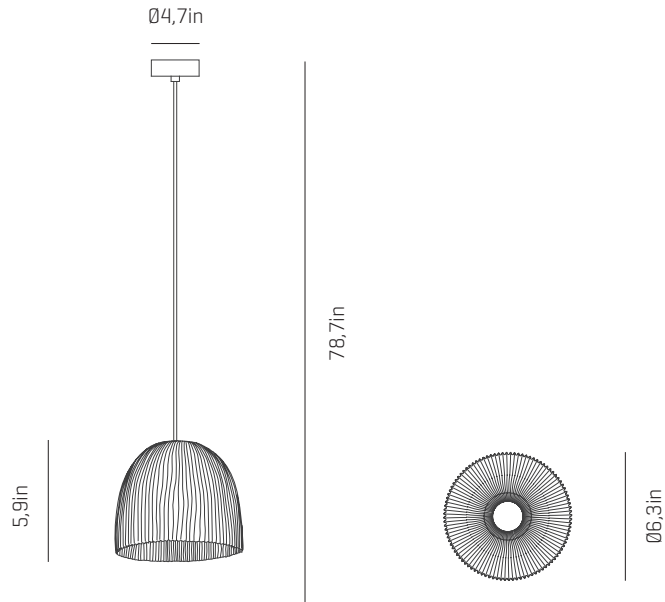

a

emotional light

onn collection

LED

USA & Canada

ref. ON04-Mini-LD

MATERIALS & COMPONENTS

LAMPSHADE

Painted stainless steel | One color to choose

BL

BE

G

T

CUSTOM
COLOR

Stainless steel

Bottom diffuser

CANOPY AND CABLE

Steel gloss nickel-plated

Transparent or black cable

Standard: 78,7in

Length customizable

LIGHT SOURCE BUILT IN

120V - 60Hz

8W 2700K 960lm built-in

Dimming system: PHASE CONTROL / 0-10V

OTHER DATA

NET WEIGHT

2,2lb

PACKAGING

8,3x8,3x9 in

3,6lb

ELECTRICAL FEATURES