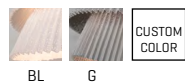

Lea ref. LA04-LD

LAMPSHADE TULIPA
Painted stainless steel
Acero inoxidable pintado

One color to choose
Un color a elegir