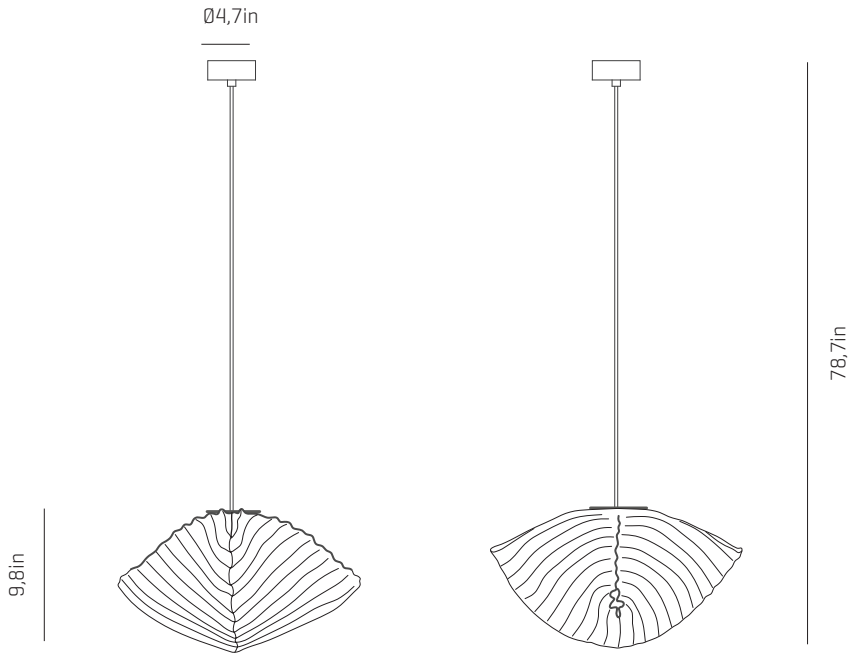

## emotional light

lea collection

USA & Canada  
ref. LA04

LA04-Mini

LA04

LA04G

16.9x16.9in

#### CANOPY AND CABLE

Steel gloss nickel-plated

Transparent or black cable

Standard: 78,7in

Length customizable

#### PACKAGING

14,2x14,2x12,2in

4,2lb