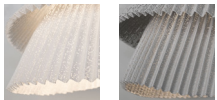

BL

G

CUSTOM
COLOR

Stainless steel | Acero inoxidable

CANOPY AND CABLE

Steel gloss nickel-plated

Transparent or black cable

Standard: 78,7in

Length customizable

RECOMMENDED BULBS

120V - 60Hz

E26 LED- Max. 1x12 W

OTHER DATA

NET WEIGHT

2,2lb

PACKAGING

14,2x14,2x12,2in

4,2lb

ELECTRICAL FEATURES

CERTIFICATIONS