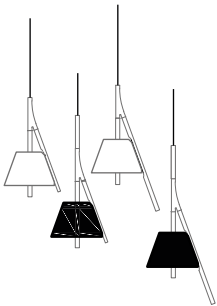

# **Cambo collection**

by cenlitrosmetrocadrado

**a**

emotional light

**Material:** Painted stainless steel mesh + beech wood  
**Measurements:** 4 sizes available  
**Colors:** White, black & custom  
**Lighting source:** Led module 7w

**CM104**

h45cm w26cm  
ø 23,5cm H150cm

**CM104G**

h60cm w26cm  
ø 23,5cm H150cm

**CM204**

h57,5cm w32cm  
ø 23,5cm H150cm

**CM204G**

h72,5cm w32cm  
ø 23,5cm H150cm