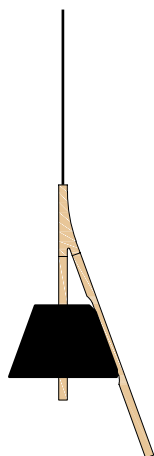

# **Cambo collection**

by cenlitrosmetrocadrado

**a**

emotional light

**Material:** Painted stainless steel mesh + beech wood  
**Measurements:** 4 sizes available  
**Colors:** White, black & custom  
**Lighting source:** Led module 7w

**CM104**

h45cm w26cm  
ø 23,5cm H150cm

**CM104G**

h60cm w26cm  
ø 23,5cm H150cm

**CM204**

h57,5cm w32cm  
ø 23,5cm H150cm

**CM204G**

h72,5cm w32cm  
ø 23,5cm H150cm