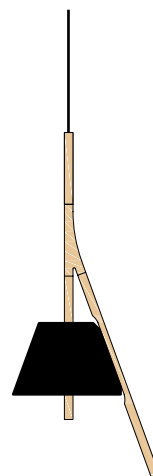

# **Cambo collection**

by cenlitrosmetrocadrado

**a**

emotional light

**Material:** Painted stainless steel mesh + beech wood  
**Measurements:** 4 sizes available  
**Colors:** White, black & custom  
**Lighting source:** Led module 7w

**CM104**

h45cm w26cm  
ø 23,5cm H150cm

**CM104G**

h60cm w26cm  
ø 23,5cm H150cm

**CM204**

h57,5cm w32cm  
ø 23,5cm H150cm

**CM204G**

h72,5cm w32cm  
ø 23,5cm H150cm