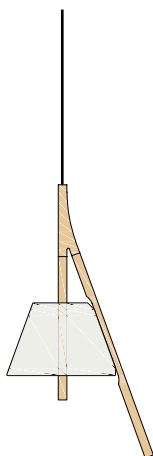

# **Cambo collection**

by cenlitrosmetrocadrado

**a**

emotional light

**Material:** Painted stainless steel mesh + beech wood  
**Measurements:** 4 sizes available  
**Colors:** White, black & custom  
**Lighting source:** Led module 7w

**CM104**

h45cm w26cm  
ø 23,5cm H150cm

**CM104G**

h60cm w26cm  
ø 23,5cm H150cm

**CM204**

h57,5cm w32cm  
ø 23,5cm H150cm

**CM204G**

h72,5cm w32cm  
ø 23,5cm H150cm