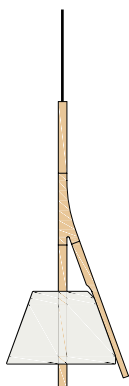

# **Cambo collection**

by cenlitrosmetrocadrado

**a**

emotional light

**Material:** Painted stainless steel mesh + beech wood  
**Measurements:** 4 sizes available  
**Colors:** White, black & custom  
**Lighting source:** Led module 7w

**CM104**

h45cm w26cm  
ø 23,5cm H150cm

**CM104G**

h60cm w26cm  
ø 23,5cm H150cm

**CM204**

h57,5cm w32cm  
ø 23,5cm H150cm

**CM204G**

h72,5cm w32cm  
ø 23,5cm H150cm