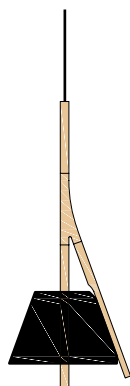

# **Cambo collection**

by cenlitrosmetrocadrado

**a**

emotional light

**Material:** Painted stainless steel mesh + beech wood  
**Measurements:** 4 sizes available  
**Colors:** White, black & custom  
**Lighting source:** Led module 7w

**CM104**

h45cm w26cm  
ø 23,5cm H150cm

**CM104G**

h60cm w26cm  
ø 23,5cm H150cm

**CM204**

h57,5cm w32cm  
ø 23,5cm H150cm

**CM204G**

h72,5cm w32cm  
ø 23,5cm H150cm