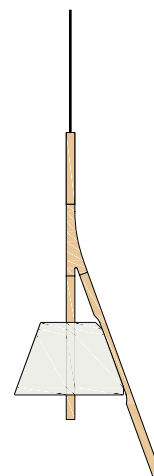

# **Cambo collection**

by cenlitrosmetrocadrado

**a**

emotional light

**Material:** Painted stainless steel mesh + beech wood  
**Measurements:** 4 sizes available  
**Colors:** White, black & custom  
**Lighting source:** Led module 7w

**CM104**

h45cm w26cm  
ø 23,5cm H150cm

**CM104G**

h60cm w26cm  
ø 23,5cm H150cm

**CM204**

h57,5cm w32cm  
ø 23,5cm H150cm

**CM204G**

h72,5cm w32cm  
ø 23,5cm H150cm