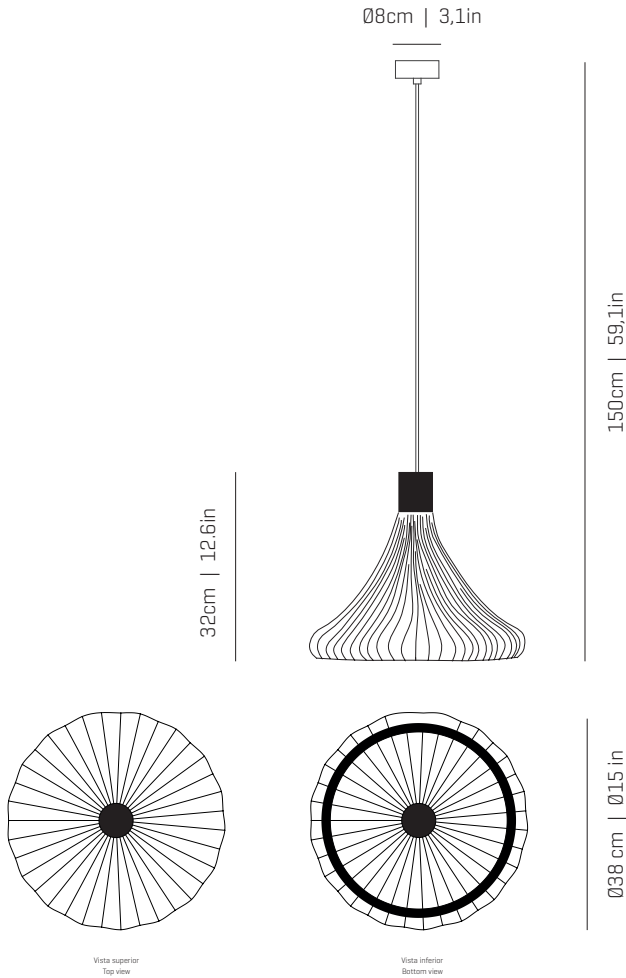

a

emotional light

inn collection

ref. IN04

32cm | 12.6in

150cm | 59.1in

Ø38 cm | Ø15 in

Vista superior
Top view

Vista inferior
Bottom view

MATERIALS & COMPONENTS | MATERIALES & COMPONENTES

LAMPSHADE | TULIPA

Painted stainless steel | One color to choose
Acero inoxidable pintado | Un color a elegir

CUSTOM
COLOR

Steel painted in black | Acero pintado en negro

CANOPY AND CABLE

FLORÓN Y CABLE

Steel painted in matt black
Acero pintado en negro mate

Black cable
Cable negro

Standard: 150cm | 59,1in
Length/largo customizable
120V: 200cm | 78,7in

RECOMMENDED BULBS

BOMBILLAS RECOMENDADAS

230V - 50Hz

- E27 LED Vintage - Max. 1x12 W
- E27 LED Standard - Max. 1x12 W

120V - 60Hz

- E26 LED - Max. 1x12 W

OTHER DATA | OTROS DATOS

NET WEIGHT

PESO NETO

1,2kg | 2,6lb

PACKAGING

EMBALAJE

44x44x40cm | 17,3x17,3x15,7 in
2,8kg | 6,2lb

ELECTRICAL FEATURES

CARACTERÍSTICAS ELÉCTRICAS

CERTIFICATIONS

CERTIFICACIONES