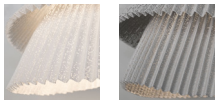

MATERIALS & COMPONENTS

LAMPSHADE

Painted stainless steel | One color to choose

BL

G

CUSTOM
COLOR

RECOMMENDED BULBS

BOMBILLAS RECOMENDADAS

ELECTRICAL FEATURES

CERTIFICATIONS

CANOPY AND CABLE

Steel gloss nickel-plated

Transparent or black cable

Standard: 200cm | 78,7in

Lenght/largo customizable