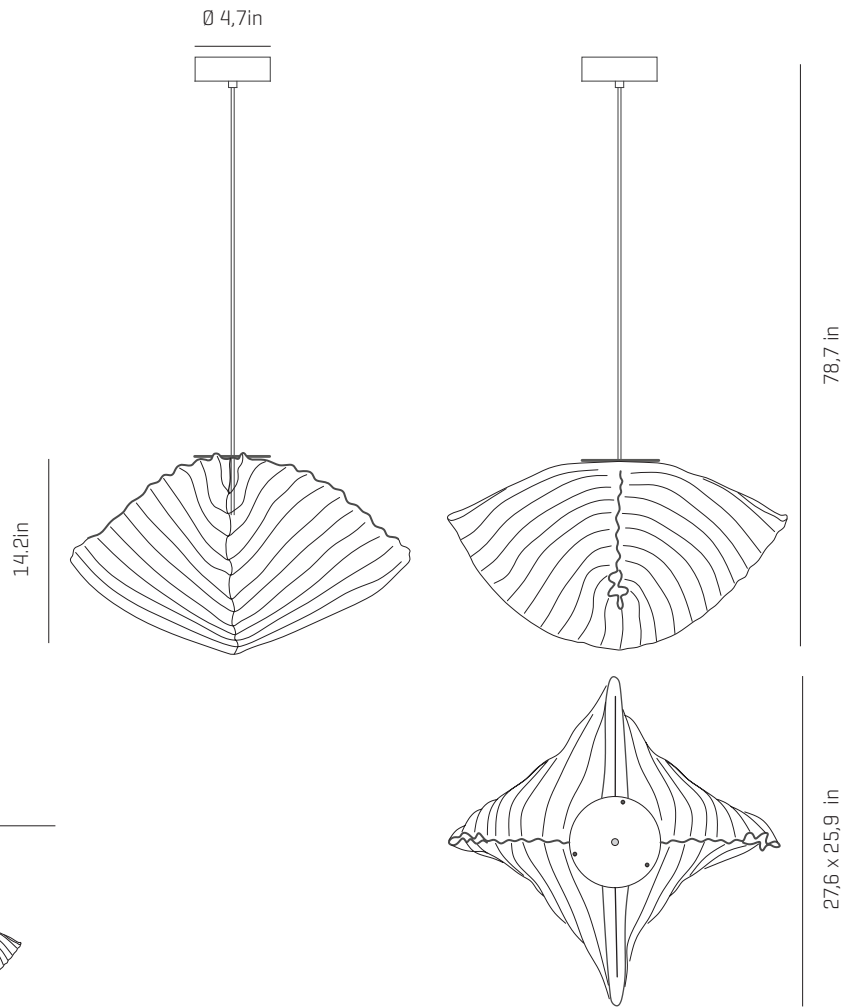

a

emotional light

lea collection

USA & Canada

ref. LA04G

LA04-Mini

LA04

LA04G

120V - 60Hz

 E26 LED- Max. 3x12 W

OTHER DATA

NET WEIGHT

4,6 lb

PACKAGING

18,5x18,5x24,8 in

5,3 lb

ELECTRICAL FEATURES

CERTIFICATIONS

CANOPY AND CABLE

Steel gloss nickel-plated

Transparent or black cable

Standard: 200cm | 78,7in

Lenght/largo customizable