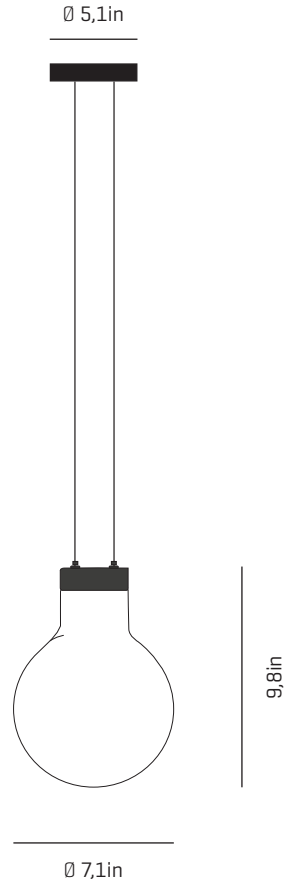

a

emotional light

bold collection

LED

USA & Canada

ref. B004

B004

B006

MATERIALS & COMPONENTS

LAMPSHADE

Triple opal glass | One color

B

CANOPY AND CABLE

High precision machined aluminium
painted in matt black

Black cable

Standard: 200cm | 78,7in
Lenght/largo customizable

LIGHT SOURCE BUILT IN

120V - 60Hz

8W 3000 750lm built-in

OTHER DATA

NET WEIGHT

2,9lb

PACKAGING

11,8x11,8x11,8 in
3,3lb

ELECTRICAL FEATURES

CERTIFICATIONS

in progress