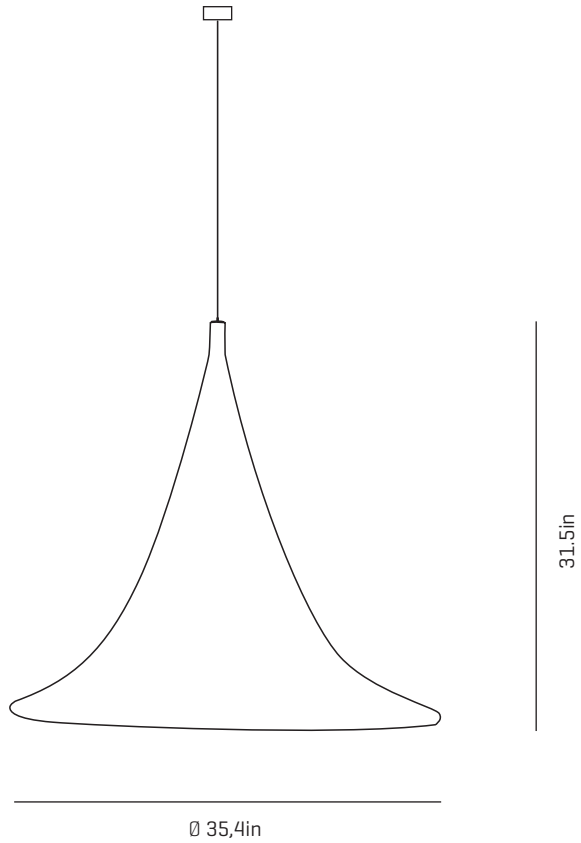

a

emotional light

cabana collection

USA & Canada

ref. CB04G

MATERIALS & COMPONENTS

LAMPSHADE

3D Knit
One color to choose

NA

AE

BG

CANOPY AND CABLE

Steel painted in black

Black cable

Standard: 200cm | 78,7in
Lenght/largo customizable

RECOMMENDED BULBS

120V - 60Hz

E27 LED OPAL - Max. 3x12 W
1521 lm recommended bulbs

OTHER DATA

NET WEIGHT

7,7lb

PACKAGING

40,1x40,1x5,1in
11lb

ELECTRICAL FEATURES

CERTIFICATIONS