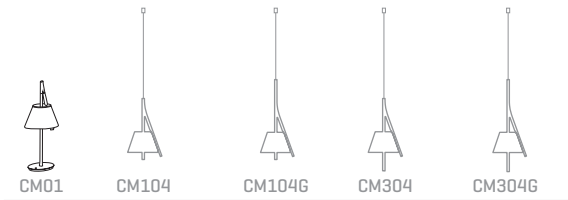

## emotional light

cambo collection

LED

USA & Canada  
ref. CM304G

Approximate measurements