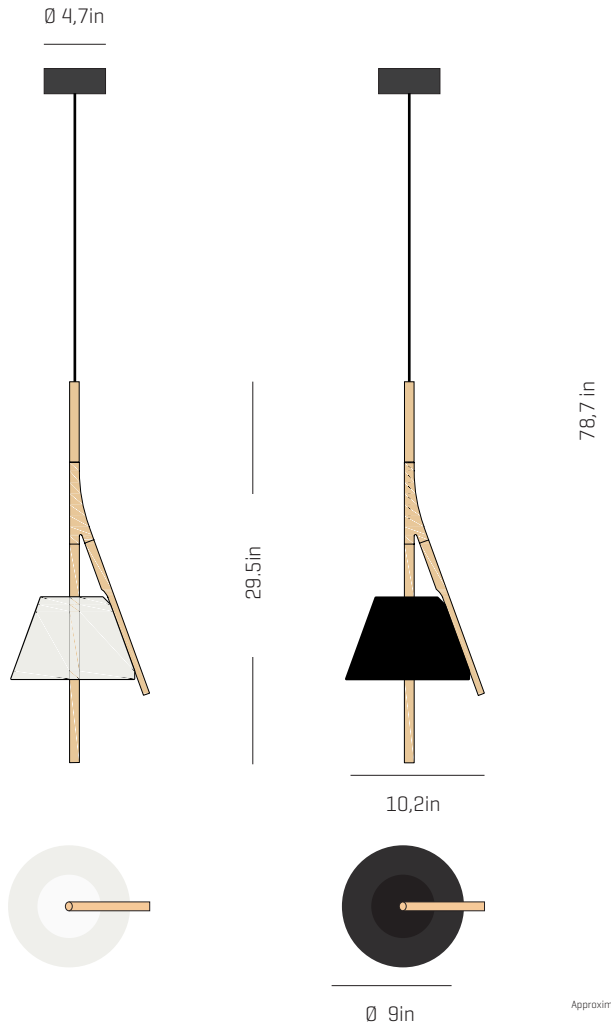

## emotional light

cambo collection

LED

USA & Canada  
ref. CM304G

Approximate measurements

#### CANOPY AND CABLE

Steel painted in matt black

Black cable  
Standard: 200cm | 78,7in  
Length/largo customizable

#### NET WEIGHT

3,1 lb

#### PACKAGING

33,1x15,3x11 in  
6,6 lb