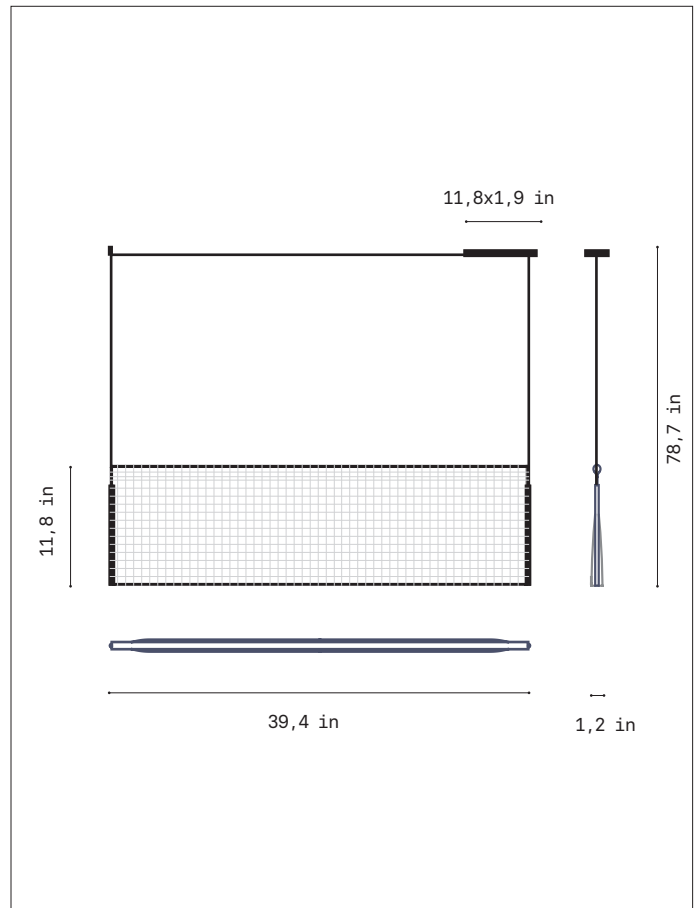

Nebra

Cenlitrosmetro cuadrado. 2023
Pendant lamp
Indoor

Technical description

Lampshade

Painted stainless steel
One color to choose

Canopy and cable

Steel painted in black

Black cable

Over all Height

Standard: 78,7in

Customizable length

Light source built-in

120V~277V - 60Hz

 20W 2700K 3704lm built-in
directional light 3224lm
decorative light 480lm
Dimming system:0-10V

Other data

Net weight

2,2kg · 4,8lb

Packaging

43,7x12,6x10,2in
6,8lb

Electrical features

Certifications

Ref. NB04

Other references

NB04