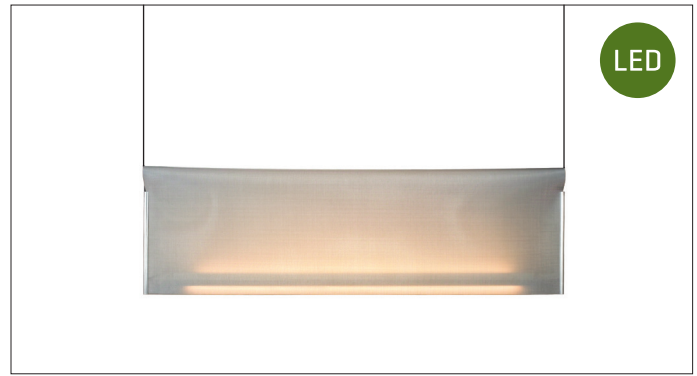

Nebra

Cenlitrosmetro cuadrado. 2023
Pendant lamp
Indoor

Technical description

Lampshade

Painted stainless steel
One color to choose

Canopy and cable

Steel painted in black

Black cable

Over all Height

Standard: 78,7in

Customizable length

Light source built-in

120V~277V - 60Hz

20W 2700K 3704lm built-in
directional light 3224lm
decorative light 480lm
Dimming system:0-10V

Other data

Net weight

2,2kg · 4,8lb

Packaging

43,7x12,6x10,2in
6,8lb

Electrical features

Certifications

Ref. NB04