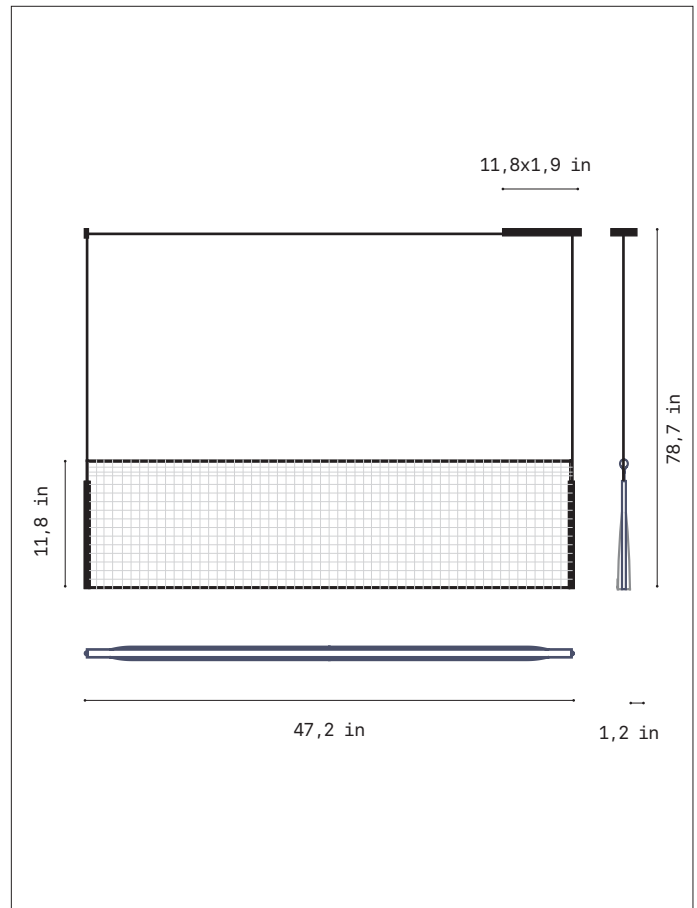

### Canopy and cable

Steel painted in black

Black cable

Over all Height

Standard: 78,7in

Customizable lenght

### Other data

Net weight

9,7lb

Packaging

55,9x17,7x10,6in  
18,1lb

Electrical features

Certifications · Certificaciones

Ref. NB04\_120