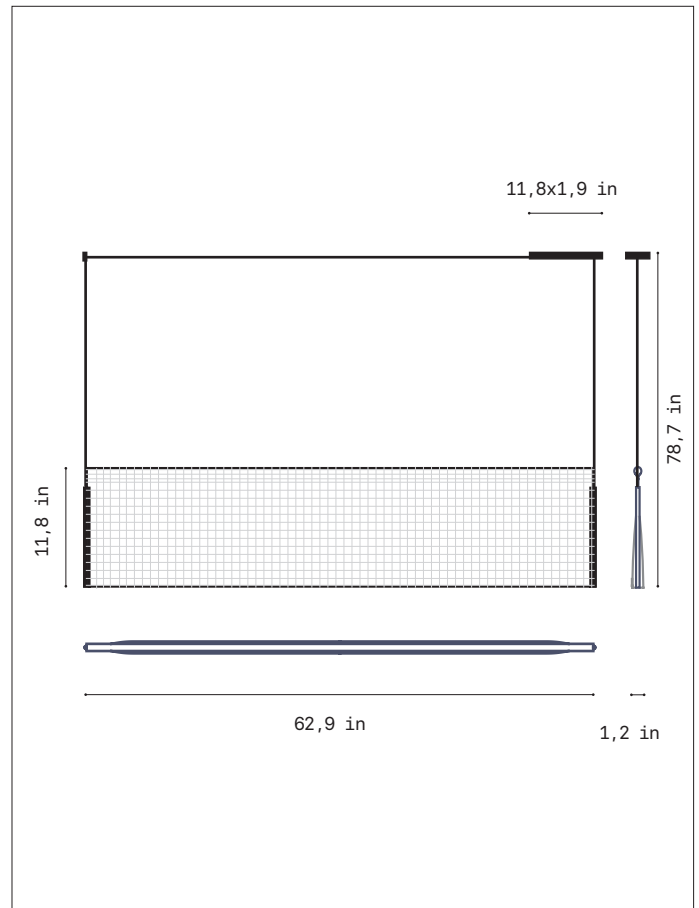

### Canopy and cable

Steel painted in black

Black cable

Over all Height

Standard: 78,7in

Customizable length

### Other data

Net weight

15,4lb

Packaging

70,8x17,7x10,6in  
24,9lb

Electrical features

Certifications

Ref. NB04\_160