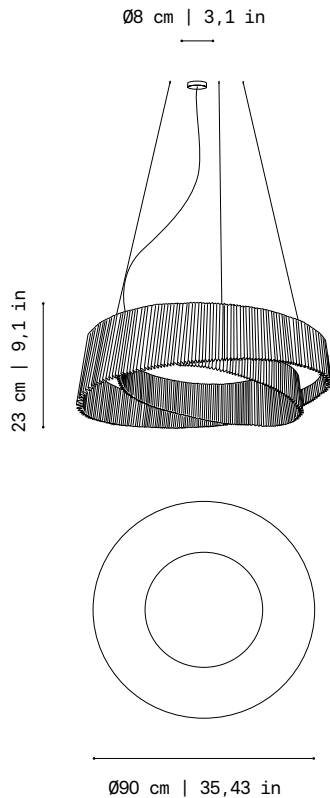

a·emotional light

Anel Large

a·emotional light design team, 2025