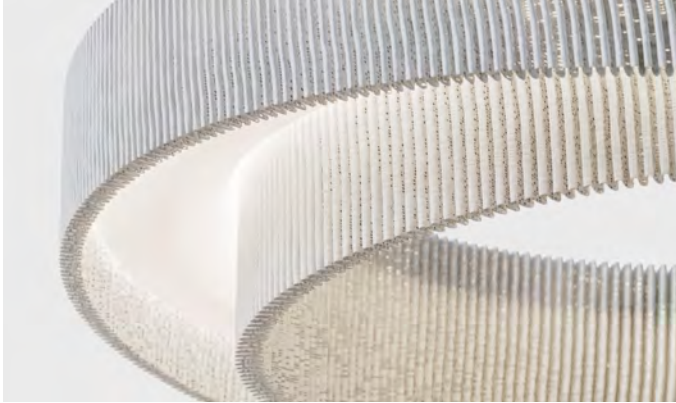

a·emotional light

Anel Large

a·emotional light design team, 2025

REF: AN05G

 Updated collection

Pendant
Suspensión

Lampshade
Tulipa

Painted stainless steel
Acero inoxidable pintado

Difuser included
Incluye difusor

One color
Un color

Finishes
Acabados

 White
Blanco

 Warm white
Blanco cálido

 Custom
Personalizado

Support
Soporte

Aluminum
Aluminio