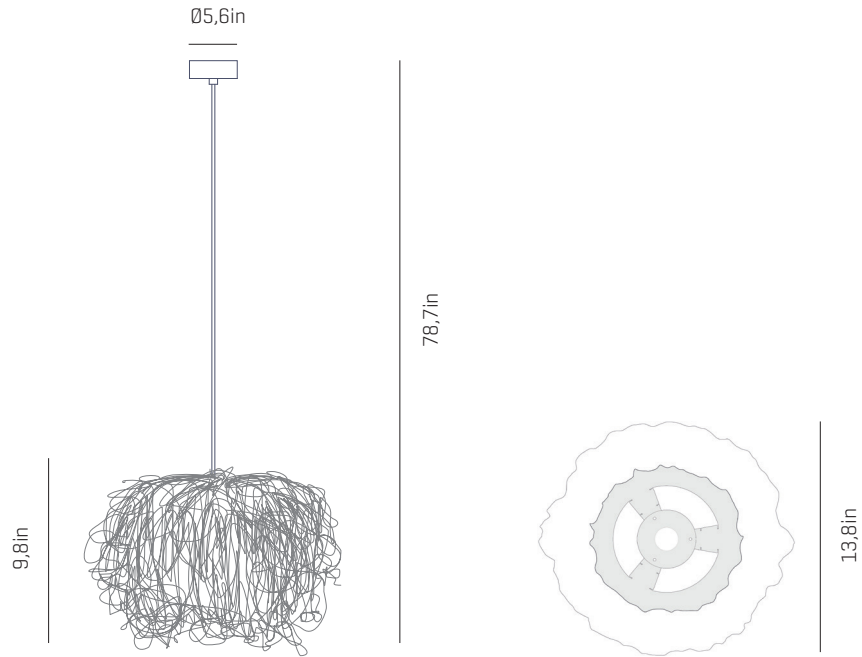

# a

by arturo alvarez

caos collection

LED

USA & Canada

ref. CA04B-LD

### LAMPSHADE

Cord | One color to choose

### PACKAGING

14,2x14,2x11,8in  
4,6lb