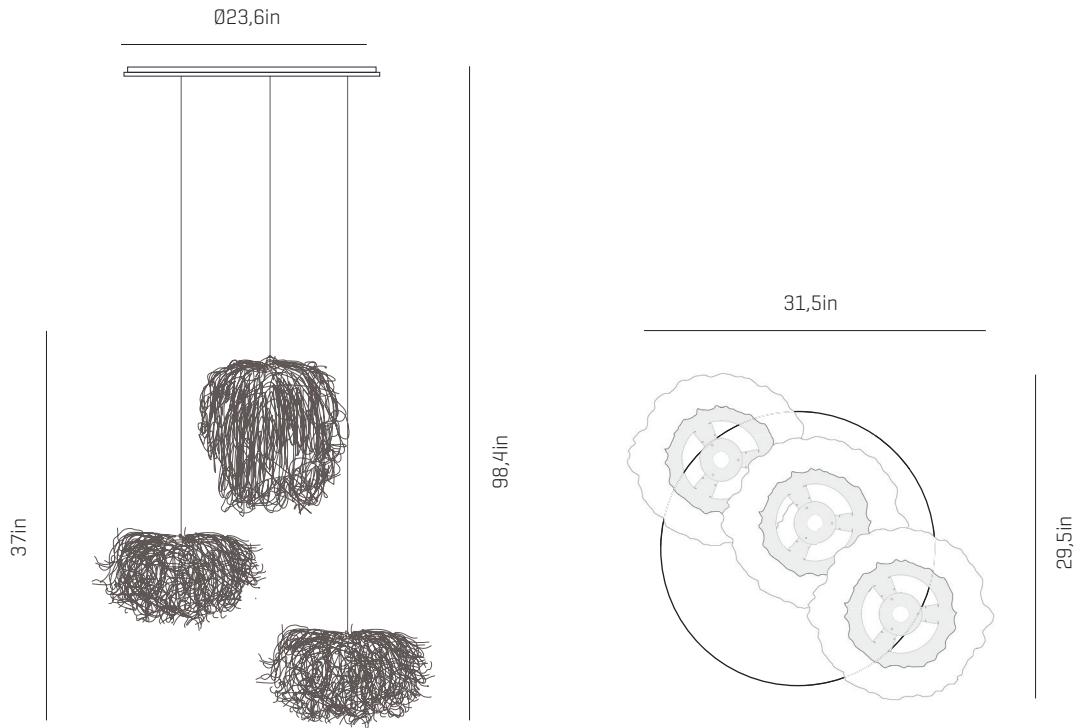

a

by arturo alvarez

caos collection

USA & Canada

ref. CA04AB-3

MATERIALS & COMPONENTS

LAMPSHADE

Cord | One color to choose

42 43 46 47 48

49 50 51 52

Color combinations upon request

Stainless steel

ref. 1xCA04A, 2xCA04B

CANOPY AND CABLE

DIBOND®

Transparent or black cable

Length customizable

RECOMMENDED BULBS

120V - 60Hz

 E26 LED- Max. 3x12 W

OTHER DATA

NET WEIGHT

14,6lb

PACKAGING

23,6x31,5x36,2in

23,1lb

ELECTRICAL FEATURES

CERTIFICATIONS