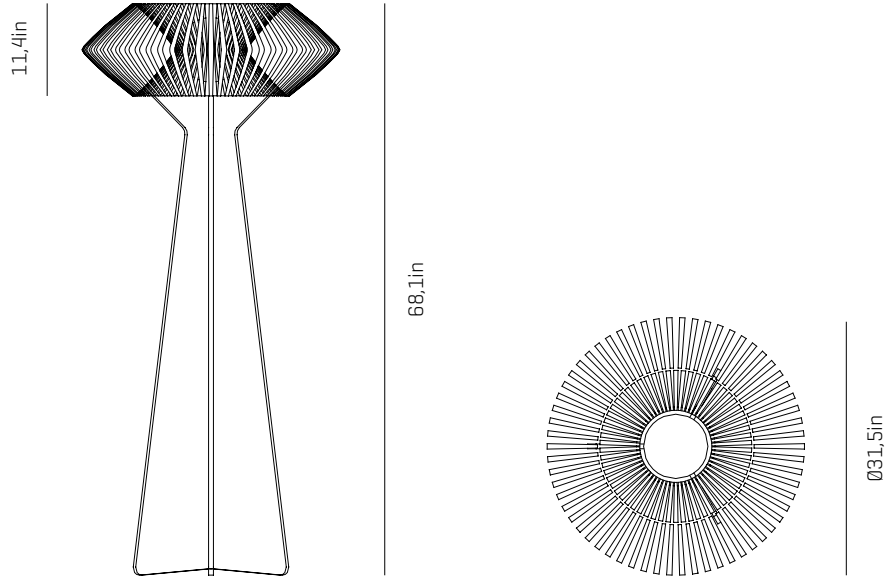

a

by arturo alvarez

v collection

USA & Canada

ref. VV03

VV03

VV04

VV04G

MATERIALS & COMPONENTS

LAMPSHADE

Polycarbonate

One color to choose

Un color a elegir

B

N

TE

Glass diffuser

CANOPY AND CABLE

Painted steel

Transparent or black cable

Standard: 157,5in

RECOMMENDED BULBS

120V - 60Hz

E26 LED- Max. 1x8 W

OTHER DATA

NET WEIGHT

26,5lb

PACKAGING

64,2x 16,5x 4,3in

33x 33x 15in

41,4lb

ELECTRICAL FEATURES

CERTIFICATIONS