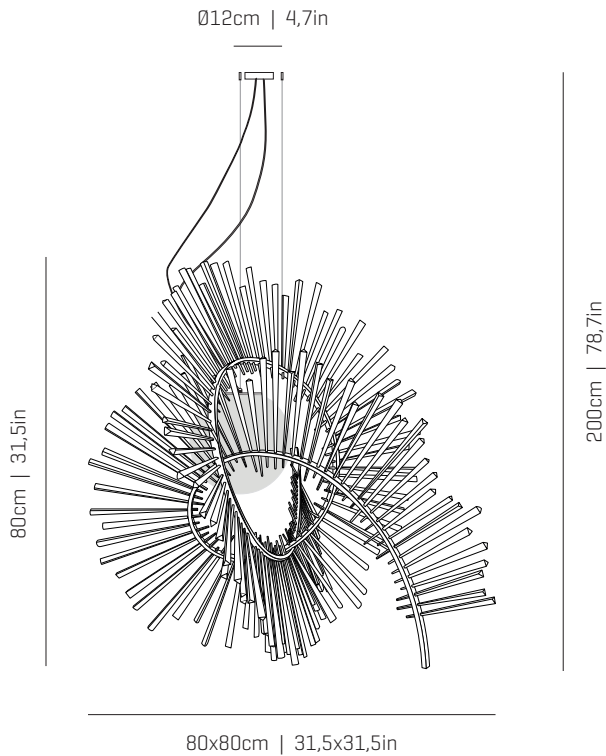

a

by arturo alvarez

aimei collection

LED

ref. AIO4

AIO4

MATERIALS & COMPONENTS | MATERIALES & COMPONENTES

LAMPSHADE | TULIPA

Ash wood
Fresno

Glass diffuser
Difusor de vidrio

CANOPY AND CABLE

FLORÓN Y CABLE

Steel gloss nickel-plated
Acero níquel satinado

Transparent cable
Cable transparente

Standard: 200cm | 78,7in
Length/largo customizable
120V: 200cm | 78,7in

LIGHT SOURCE BUILT IN

FUENTE DE LUZ INCLUIDA

230V - 50Hz

8W 3000K 1067lm built-in
upon request 2700K 960lm

Dimming system: DALI / Switch DIM
upon request PHASE CUT

120V - 60Hz

8W 3000K 1067lm built-in
upon request 2700K 960lm

Dimming system: PHASE CONTROL

ENERGY EFFICIENCY

EFICIENCIA ENERGÉTICA

A+

OTHER DATA | OTROS DATOS

NET WEIGHT | PESO NETO

9,5kg | 21lb

PACKAGING | EMBALAJE

95x95x88cm | 37,4x 37,4x 34,6in
39kg | 86lb

ELECTRICAL FEATURES

CARACTERÍSTICAS ELÉCTRICAS

CERTIFICATIONS

CERTIFICACIONES