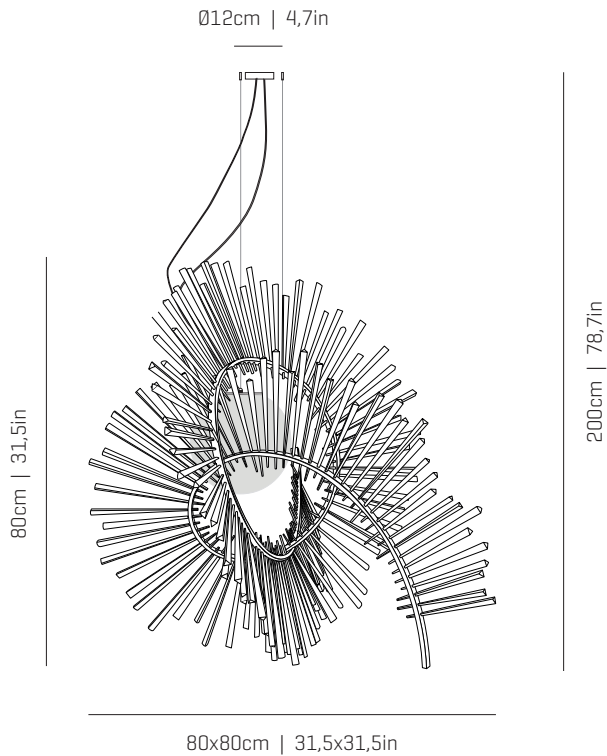

a

by arturo alvarez

aimei collection

LED

USA & Canada

ref. A104

A104

MATERIALS & COMPONENTS

LAMPSHADE

Ash wood

Glass diffuser

LIGHT SOURCE BUILT IN

120V - 60Hz

 8W 3000K 1067lm built-in
upon request 2700K 960lm

Dimming system: PHASE CONTROL

OTHER DATA

NET WEIGHT

21lb

PACKAGING

37,4x 37,4x 34,6in

86lb

ELECTRICAL FEATURES

CERTIFICATIONS

CANOPY AND CABLE

Steel gloss nickel-plated

Transparent cable

Standard: 78,7in

Length customizable