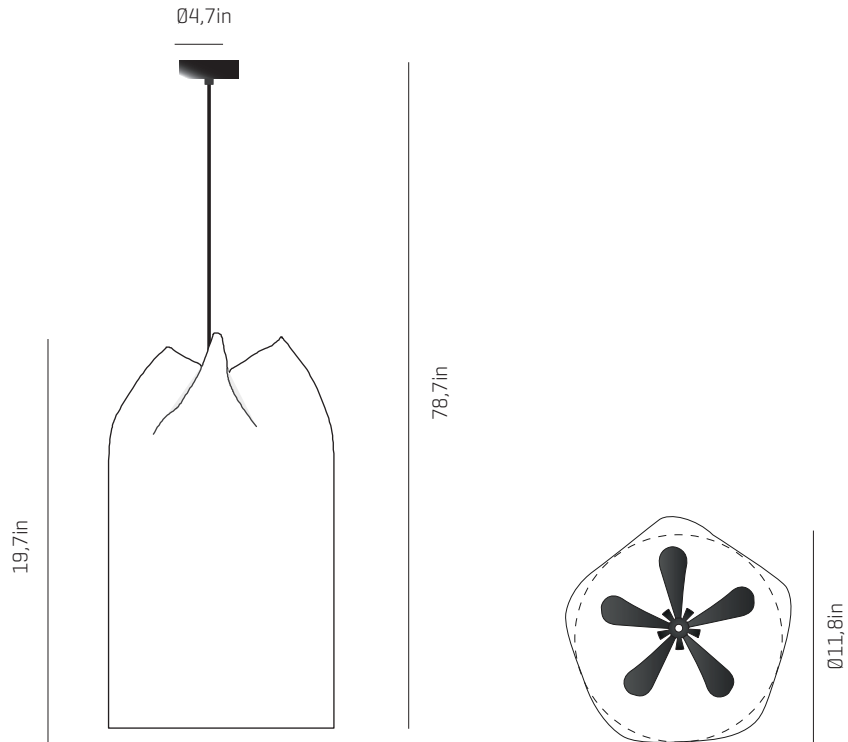

a

by arturo alvarez

agasallo collection