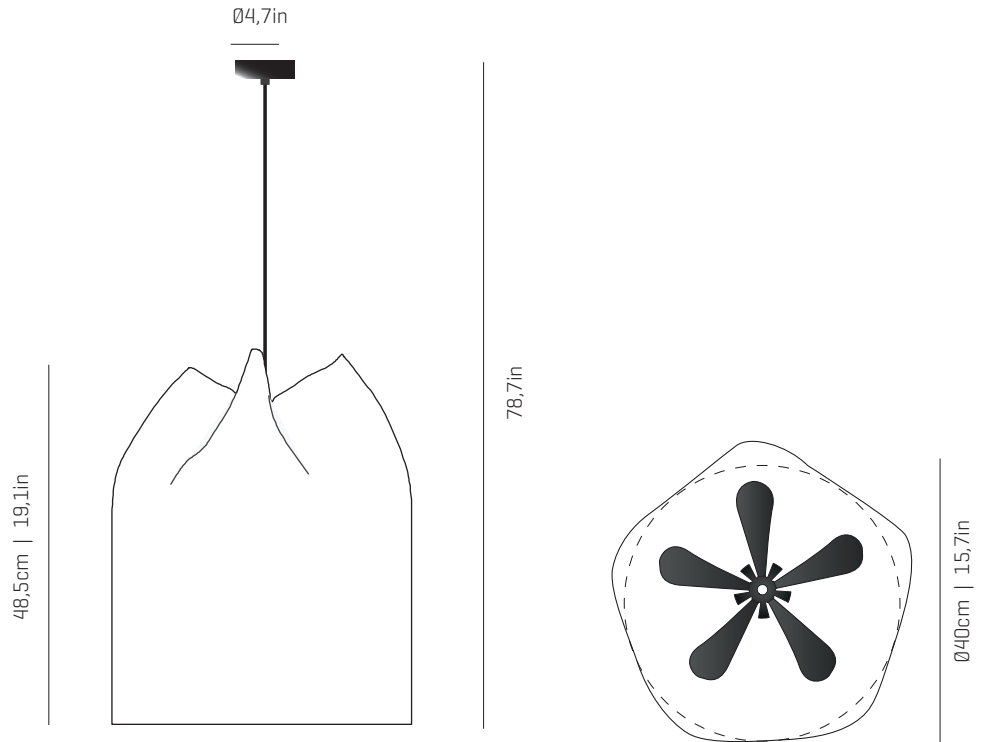

a

by arturo alvarez

agasallo collection